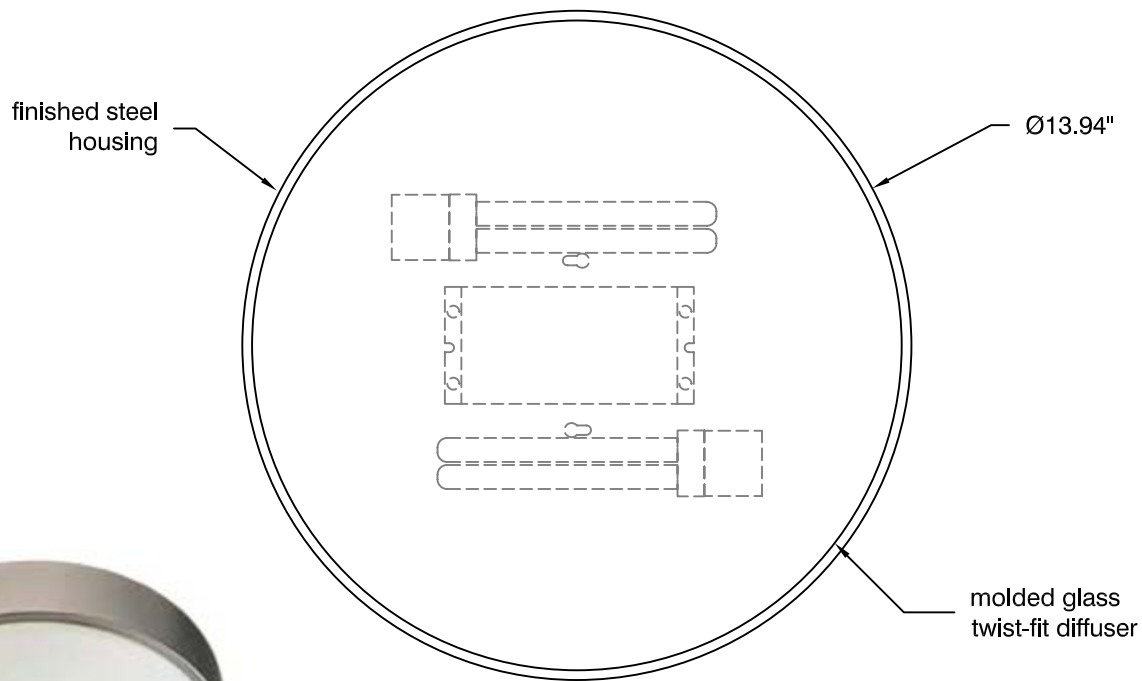

SIDE VIEW

BOTTOM VIEW

JOURNEY ceiling mount
oxygen **2-6114-xx**

OXYGEN LIGHTING ©

METAL FINISHES

- o 14 - polished chrome
- o 24 - satin nickel
- o 30 - satin brass
- o 95 - old world

DIFFUSER

- o 1/8" white opal glass

LAMPING

- o 2x26W quad 4-pin cfl (G24q-3)

VOLTAGE

- o 120/277V

DIMENSIONS

- o Ø13.94" x 4.50"(h)

INSTALLATION

- o 4" octagonal "J"-Box
- o UL Damp Listed