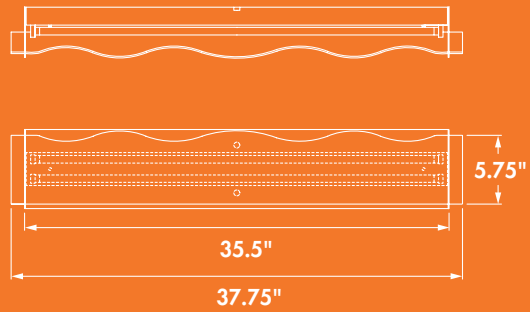

ondula | VANITY  
2-554-59

silver graphite finish  
satin white duplex glass

37.75" (w) x 6.75" (h) x 4.25" (ext.)

 bulb  
2-21W T5 fluorescent

ondula | VANITY  
2-553-59

silver graphite finish  
satin white duplex glass

26" (w) x 6.75" (h) x 4.25" (ext.)

 bulb  
2-14W T5 fluorescent