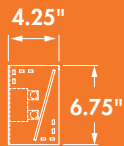

ondula | VANITY  
2-554-59

silver graphite finish  
satin white duplex glass

37.75" (w) x 6.75" (h) x 4.25" (ext.)

 bulb  
2-21W T5 fluorescent

ondula | VANITY  
2-553-59

silver graphite finish  
satin white duplex glass

26" (w) x 6.75" (h) x 4.25" (ext.)

 bulb  
2-14W T5 fluorescent