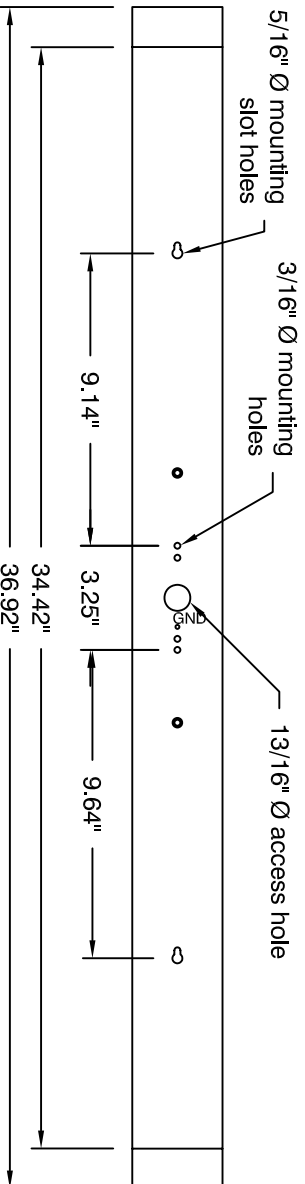

TOP VIEW

SIDE VIEW

FRONT VIEW

MOUNTING PLATE

OXYGEN LIGHTING ©

LAMPING

- 1-25W T8 fluorescent (med. bi-pin)

BALLAST

- electronic HPF, Instant start

DIFFUSER

- "frosted" acrylic

METAL FINISHES

- 24 - satin nickel
- 14 - polished chrome

VOLTAGE

- 120V

DIMENSIONS

- 38.42" (w) x 3.0" (h) x 5.82" (d)

INSTALLATION

- 4" octagonal "J"- Box
- UL Damp Listed

3' HORIZON Vanity
oxygen **2-585-2XX**

Oxygen

OXYGEN LIGHTING SUITE 900
580 BROADWAY, NEW YORK, NY 10012
TEL. (877) 607-0202 FAX (877) 607-0203