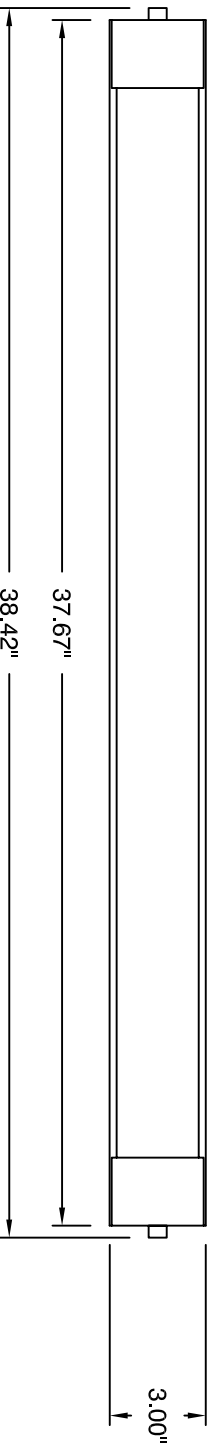

TOP VIEW

SIDE VIEW

FRONT VIEW

MOUNTING PLATE

OXYGEN LIGHTING ©

LAMPING

- 1-25W T8 fluorescent (med. bi-pin)

BALLAST

- electronic HPF, Instant start

DIFFUSER

- "frosted" acrylic

METAL FINISHES

- 24 - satin nickel
- 14 - polished chrome

VOLTAGE

- 120V

DIMENSIONS

- 38.42" (w) x 3.0" (h) x 5.82" (d)

INSTALLATION

- 4" octagonal "J"- Box
- UL Damp Listed

3' HORIZON Vanity
oxygen **2-585-2XX**

Oxygen

OXYGEN LIGHTING SUITE 900
580 BROADWAY, NEW YORK, NY 10012
TEL. (877) 607-0202 FAX (877) 607-0203