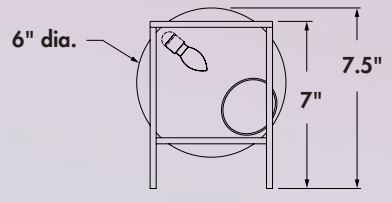

variety creates unity

lunetta | PENDANT
2-639-59
 silver graphite finish
 white opal glass
 13.5"(w) x 15"(h) x 160"(l) max.
 bulb 1-100W medium base

lunetta | TABLE LAMP
2-422-59
 silver graphite finish
 white opal glass
 6"(dia) x 7.5"(h)
 bulb 1-60W candelabra base