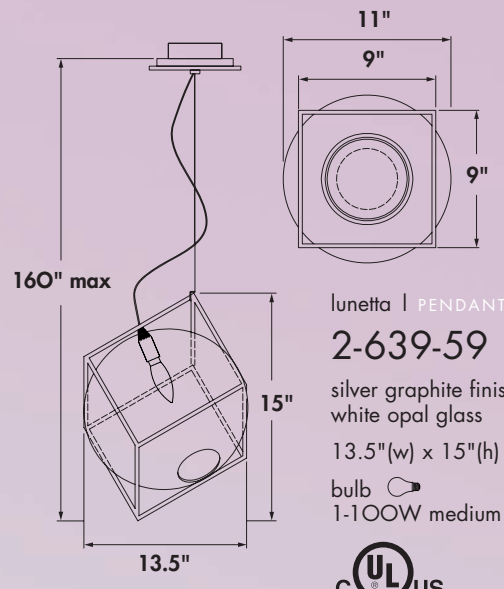

variety creates unity

lunetta | PENDANT
2-639-59
 silver graphite finish
 white opal glass
 13.5"(w) x 15"(h) x 160"(l) max.
 bulb 1-100W medium base

lunetta | TABLE LAMP
2-422-59
 silver graphite finish
 white opal glass
 6"(dia) x 7.5"(h)
 bulb 1-60W candelabra base