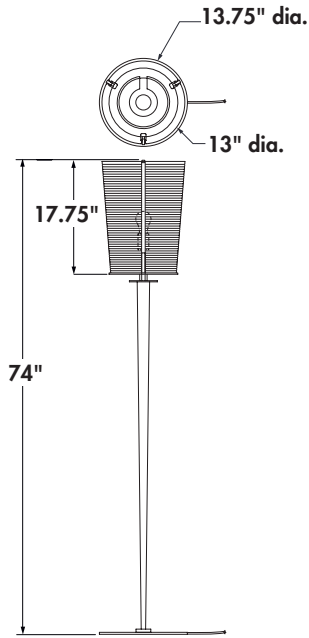

texture adds dimension to form

costola | FLOOR LAMP
2-468-214
polished chromium finish
chromium duplex glass
13"(dia.) x 74"(h)
13.75"(dia.) weighted base
bulb 
1-100W medium base