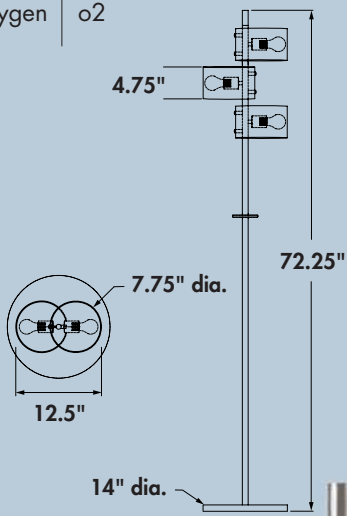

oxygen | o2

aria | FLOOR LAMP

2-434-24

satin nickel finish
satin white triplex glass

14"(w) x 72.25"(h)

bulb  3-60W medium base
touch dimmer switch

aria | TABLE LAMP

2-435-24

satin nickel finish
satin white triplex glass

12.5"(w) x 20.25"(h)

bulb  2-60W medium base
in-line switch

aria | TABLE LAMP

2-436-24

satin nickel finish
satin white triplex glass

12.5"(w) x 25.75"(h)
8"(dia)

bulb  3-60W medium base
in-line switch