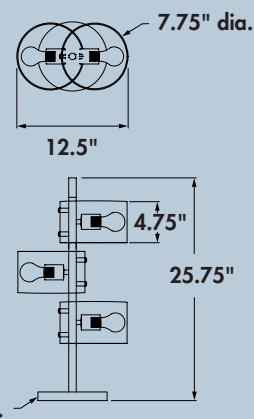

oxygen | o2

aria | FLOOR LAMP

2-434-24

satin nickel finish
satin white triplex glass

14"(w) x 72.25"(h)

bulb  3-60W medium base
touch dimmer switch

aria | TABLE LAMP

2-435-24

satin nickel finish
satin white triplex glass

12.5"(w) x 20.25"(h)

bulb  2-60W medium base
in-line switch

aria | TABLE LAMP

2-436-24

satin nickel finish
satin white triplex glass

12.5"(w) x 25.75"(h)
8"(dia)