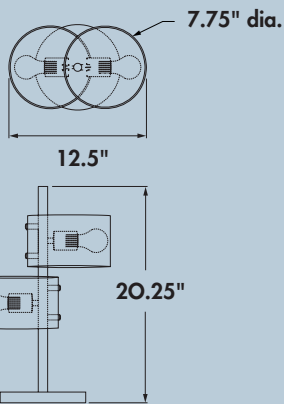

oxygen | o2

aria | FLOOR LAMP

2-434-24

satin nickel finish
satin white triplex glass

14"(w) x 72.25"(h)

bulb  3-60W medium base
touch dimmer switch

aria | TABLE LAMP

2-435-24

satin nickel finish
satin white triplex glass

12.5"(w) x 20.25"(h)

bulb  2-60W medium base
in-line switch

aria | TABLE LAMP

2-436-24

satin nickel finish
satin white triplex glass

12.5"(w) x 25.75"(h)
8"(dia)