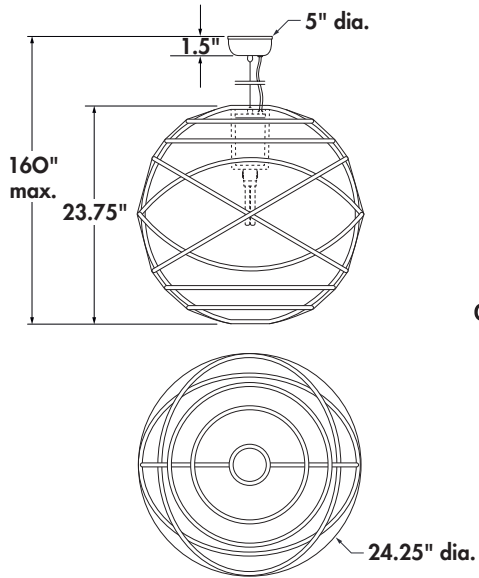

bold forms add aesthetic to space

atomo | PENDING

2-691-24

satin nickel finish
plastic polymer shade

24.25"(dia) x 23.75"(h) x 160"(l) max.

bulb 
1-18W quad tube cfl

ballast
electronic HPF, 120/277v