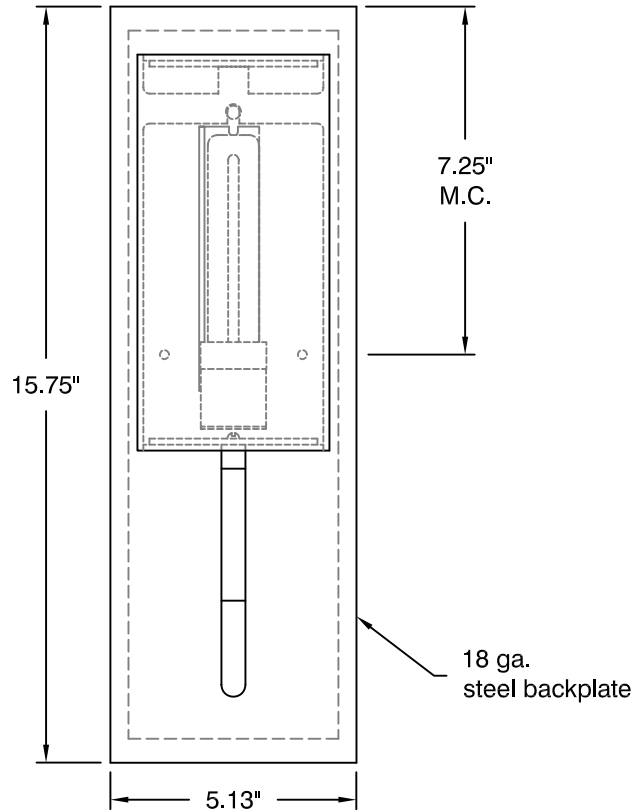

TOP VIEW

SIDE VIEW

FRONT VIEW

EPOCH sconce
oxygen **2-598-xxx**

OXYGEN LIGHTING ©

LAMPING

- o 1x18W quad 4-pin fluorescent (G24q-2) (recommend using lamps with End Of Life protection)

SHADE

- o 1 - white linen shade
- o 2 - matte white acrylic

METAL FINISHES

- o 24 - satin nickel
- o 14 - polished chrome
- o 30 - satin brass
- o 95 - old world

DIMENSIONS

- o 5.13" (w) x 15.75" (h)
- o 3.81" ext. from wall

INSTALLATION

- o 4" octagonal "J"- Box
- o UL Damp Listed
- o ADA

VOLTAGE

- o 120V

BALLAST

- o electronic, HPF instant start

Sample Catalog Number

Series #	Diffuser	Finish	Catalog number
2-598	-	24	= 2-598-224