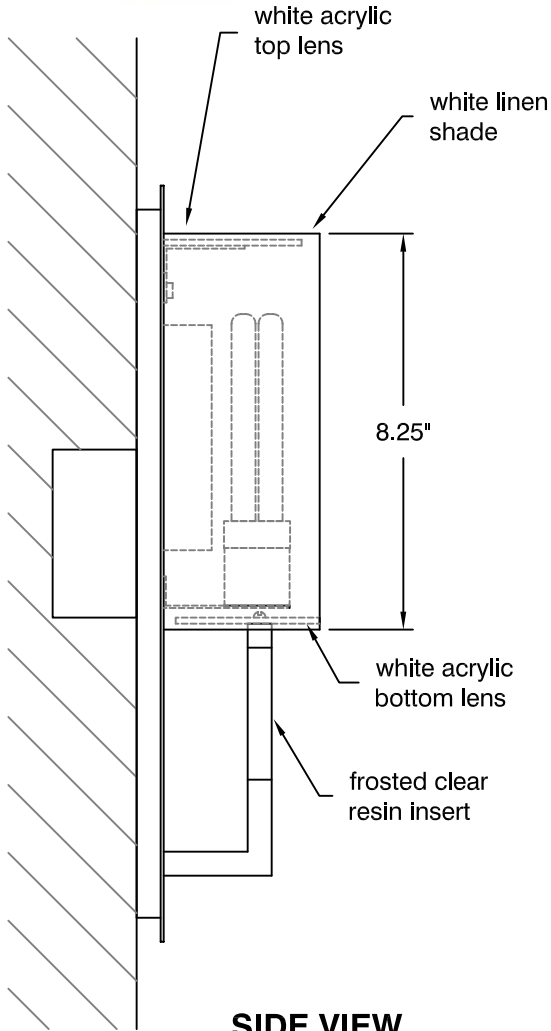

TOP VIEW

SIDE VIEW

FRONT VIEW

EPOCH sconce
oxygen **2-598-xxx**

OXYGEN LIGHTING ©

LAMPING

- o 1x18W quad 4-pin fluorescent (G24q-2) (recommend using lamps with End Of Life protection)

SHADE

- o 1 - white linen shade
- o 2 - matte white acrylic

METAL FINISHES

- o 24 - satin nickel
- o 14 - polished chrome
- o 30 - satin brass
- o 95 - old world

DIMENSIONS

- o 5.13" (w) x 15.75" (h)
- o 3.81" ext. from wall