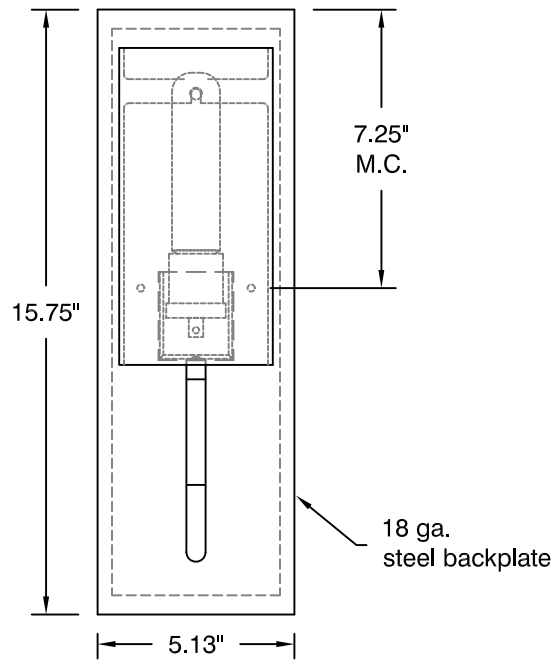

TOP VIEW

SIDE VIEW

FRONT VIEW

EPOCH sconce
oxygen **2-5128-xx**

OXYGEN LIGHTING ©

METAL FINISHES

- o 14 - polished chrome
- o 24 - satin nickel
- o 30 - satin brass
- o 95 - old world

SHADE

- o white linen shade

VOLTAGE

- o 120V

LAMPING

- o 1x60W T-10 medium base incandescent

DIMENSIONS

- o 5.13" (w) x 15.75" (h) x 3.81" ext. from wall

INSTALLATION