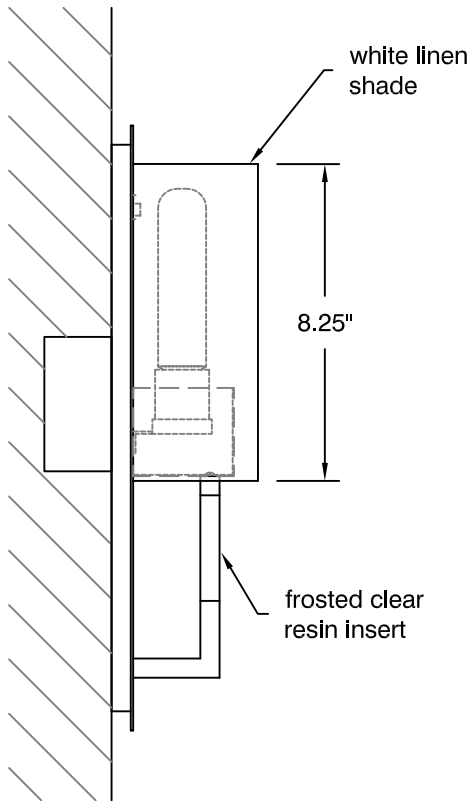

TOP VIEW

SIDE VIEW

FRONT VIEW

EPOCH sconce
oxygen **2-5128-xx**

OXYGEN LIGHTING ©

METAL FINISHES

- o 14 - polished chrome
- o 24 - satin nickel
- o 30 - satin brass
- o 95 - old world

SHADE

- o white linen shade

VOLTAGE

- o 120V

LAMPING

- o 1x60W T-10 medium base incandescent

DIMENSIONS

- o 5.13" (w) x 15.75" (h) x 3.81" ext. from wall

INSTALLATION