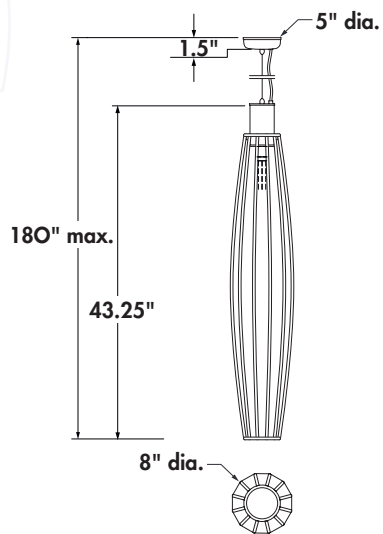

repetition of line creates visual balance

crisalida I PENDANT

2-689-24satin nickel finish
plastic polymer shade

8" (dia.) x 43.25" (h) x 180" (l) max.

bulb 
1-18W quad tube cflballast
electronic HPF, 120/277v