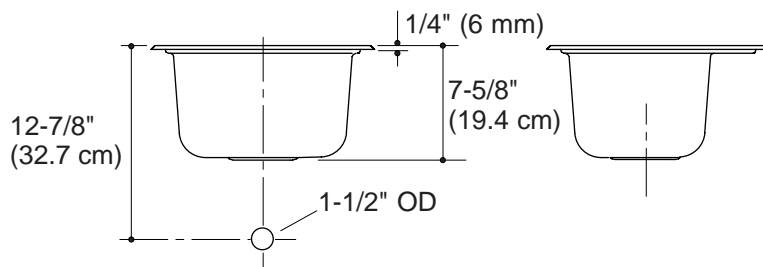

Technical Information

Fixture*:	
Basin area	12" (30 cm) x 9-7/8" (25.1 cm)
Water depth	7" (17.8 cm)
Drain hole	3-5/8" (9.2 cm) D.
Faucet holes	1-7/16" (3.7 cm) D.
*Approximate measurements for comparison only.	
Included components:	
Fastener pack	1023180

Installation Notes

Install this product according to the installation guide.

Product Diagram