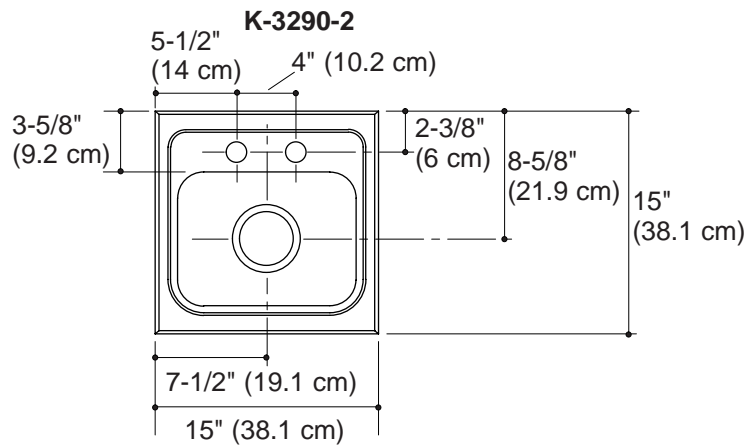

Technical Information

Fixture*:	
Basin area	12" (30 cm) x 9-7/8" (25.1 cm)
Water depth	7" (17.8 cm)
Drain hole	3-5/8" (9.2 cm) D.
Faucet holes	1-7/16" (3.7 cm) D.
*Approximate measurements for comparison only.	
Included components:	
Fastener pack	1023180

Installation Notes

Install this product according to the installation guide.

Product Diagram