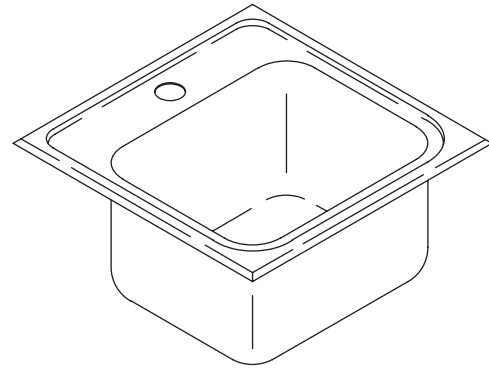

### Features

- 19 gauge stainless steel
- Self-rimming
- Single compartment
- Highlighted bowl bead
- Includes installation hardware
- 15" (38.1 cm) x 15" (38.1 cm)

### SELF-RIMMING ENTERTAINMENT SINK K-3290

### Product Specification

The self-rimming entertainment sink shall be 15" (38.1 cm) in length, and 15" (38.1 cm) in width. Sink shall be made of 19 gauge stainless steel. Sink shall be single compartment. Sink shall include installation hardware. Sink shall have highlighted bowl bead. Sink shall be Kohler Model K-3290-\_\_\_\_\_.

## Technical Information

Fixture*:	
Basin area	12" (30 cm) x 9-7/8" (25.1 cm)
Water depth	7" (17.8 cm)
Drain hole	3-5/8" (9.2 cm) D.
Faucet holes	1-7/16" (3.7 cm) D.
*Approximate measurements for comparison only.	
Included components:	
Fastener pack	1023180