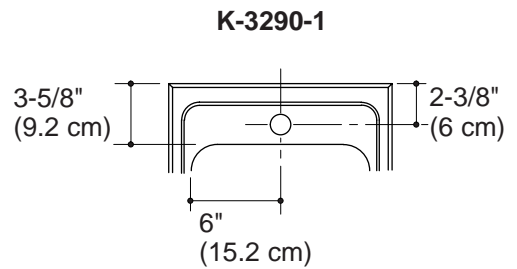

Technical Information

Fixture*:	
Basin area	12" (30 cm) x 9-7/8" (25.1 cm)
Water depth	7" (17.8 cm)
Drain hole	3-5/8" (9.2 cm) D.
Faucet holes	1-7/16" (3.7 cm) D.
*Approximate measurements for comparison only.	
Included components:	
Fastener pack	1023180

Installation Notes

Install this product according to the installation guide.

Product Diagram