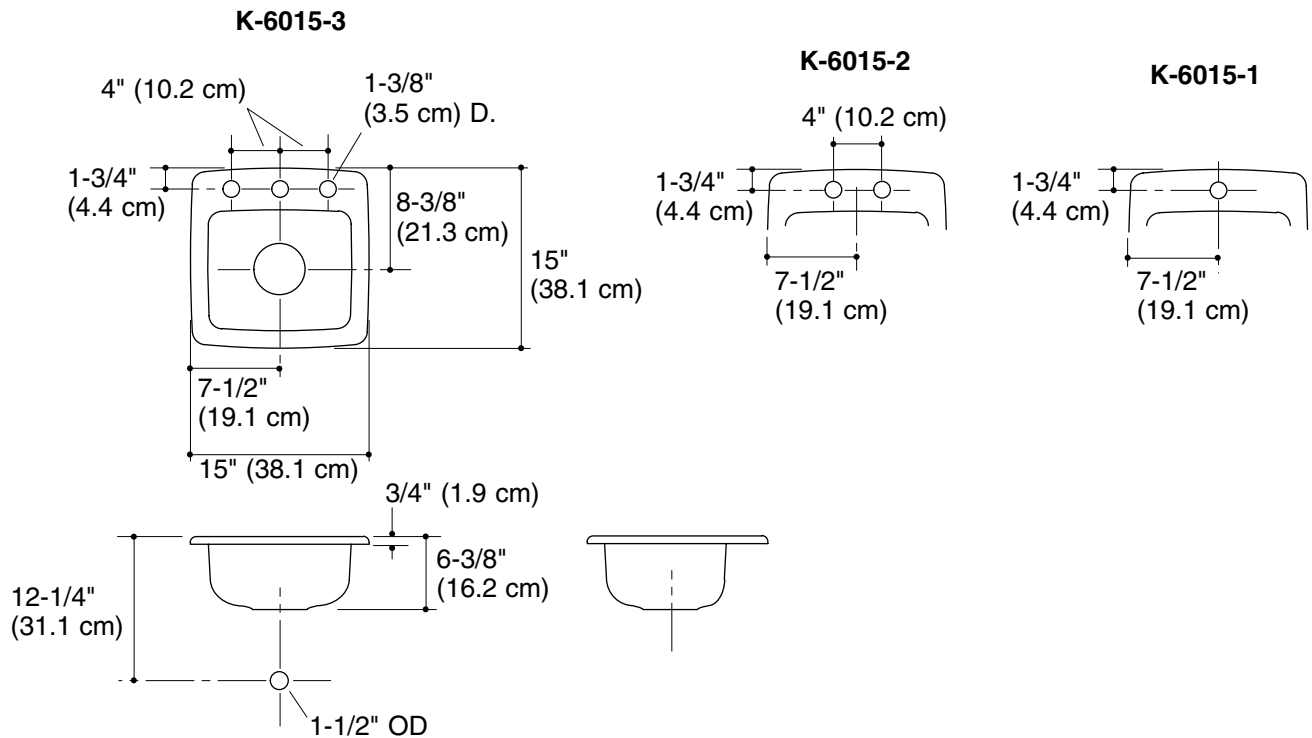

ENTERTAINMENT SINK K-6015

Features

- Acrylic
- Self-rimming
- Single compartment
- Single-hole (-1), 2-hole (-2), or 3-hole (-3)
- 15" (38.1 cm) x 15" (38.1 cm)

Codes/Standards Applicable

Specified model meets or exceeds the following:

Product Specification

The entertainment sink shall be made of acrylic. Sink shall be self-rimming with a single compartment. Sink shall be single-hole (-1), 2-hole (-2), or 3-hole (-3). Sink shall be 15" (38.1 cm) in length and 15" (38.1 cm) in width. Sink shall be Kohler Model K-6015-_____-_____.

GIMLET™

Technical Information

Fixture*:	
Basin area	12" (30.5 cm) x 10" (25.1 cm)
Water depth	5-1/2" (14 cm)
Drain hole	3-1/2" (8.9 cm) D.
Faucet holes	1-3/8" (3.5 cm) D.
* Approximate measurements for comparison only.	

Included components:	
Adhesive sealant	63034
Cut-out template	102519-7

Installation Notes

Install this product according to the installation guide.

Product Diagram