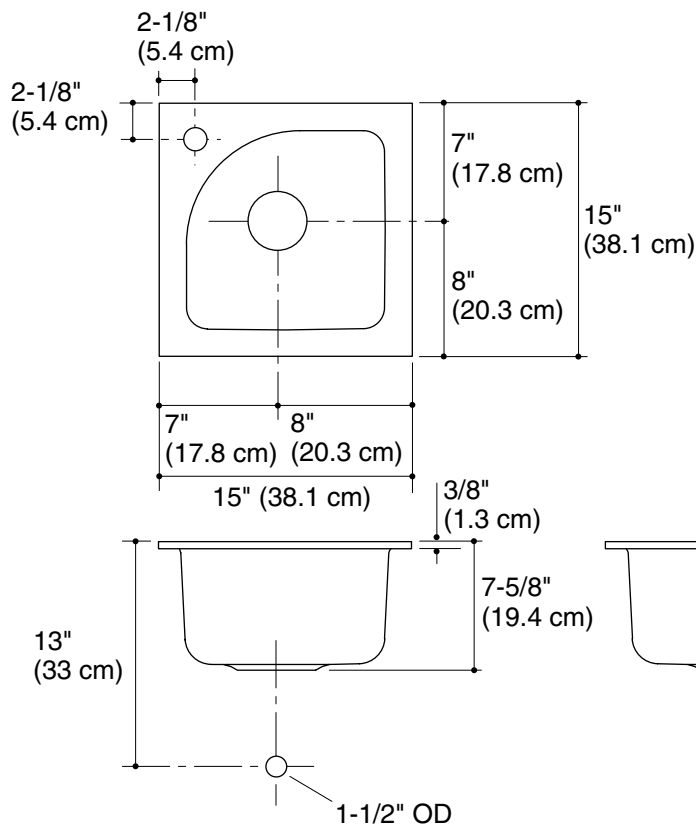

#### Features

- KOHLER cast iron
- Acid-resistant enamel finish
- Tile-in
- Single compartment
- Single-hole
- 15" (38.1 cm) x 15" (38.1 cm)

#### Product Specification

The entertainment sink shall be made of cast iron with acid-resistant enamel finish. Sink shall be tile-in with a single compartment. Sink shall be single-hole. Sink shall be 15" (38.1 cm) in length and 15" (38.1 cm) in width. Sink shall be Kohler Model K-5902-1-\_\_\_\_\_.

## Technical Information

Fixture*:	
Sink basin area	12" (30.5 cm) x 12" (30.5 cm)
Water depth	7" (17.8 cm)
Drain hole	3-5/8" (9.2 cm) D.
Faucet hole	1-3/8" (3.5 cm) D.
* Approximate measurements for comparison only.	

## Installation Notes

Install this product according to the installation guide.

Cutout is 13-3/4" (34.9 cm) by 13-3/4" (34.9 cm) with 2-1/8" (5.4 cm) radius corners.