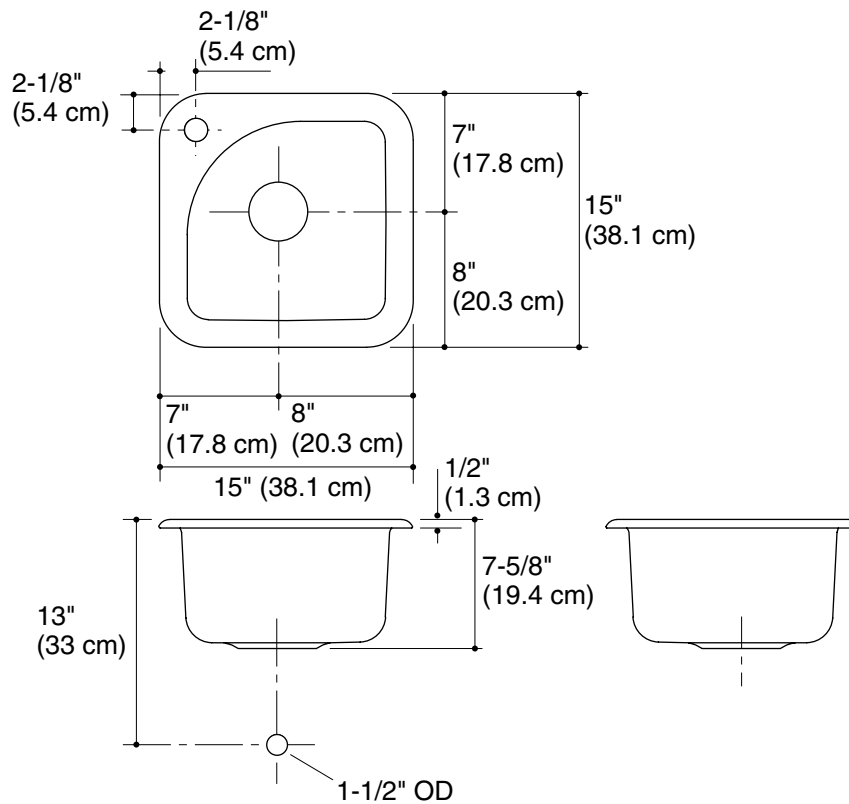

Features

- KOHLER cast iron
- Acid-resistant enamel finish
- Self-rimming
- Single compartment
- Single-hole
- 15" (38.1 cm) x 15" (38.1 cm)

SELF-RIMMING ENTERTAINMENT SINK K-5901

Codes/Standards Applicable

Product Specification

The entertainment sink shall be made of cast iron with acid-resistant enamel finish. Sink shall be self-rimming with a single compartment. Sink shall be single-hole. Sink shall be 15" (38.1 cm) in length and 15" (38.1 cm) in width. Sink shall be Kohler Model K-5901-1-_____.

SORBET™

Technical Information

Fixture*:	
Basin area	12" (30.5 cm) x 12" (30.5 cm)
Water depth	7" (17.8 cm)
Drain hole	3-5/8" (9.2 cm) D.
Faucet hole	1-3/8" (3.5 cm) D.
* Approximate measurements for comparison only.	

Installation Notes

Install this product according to the installation guide.

Cutout is 13-3/4" (34.9 cm) by 13-3/4" (34.9 cm) with 2-1/8" (5.4 cm) radius corners.

Product Diagram

SORBET™ SELF-RIMMING ENTERTAINMENT SINK