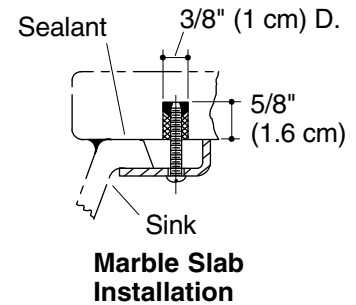

Product Information

Applicable product:	
Semi-circular entertainer sink	K-6558
Fixture*:	
Basin area	19" (48.3 cm) x 13" (33 cm)
Water depth	7" (17.8 cm)
Drain hole	3-5/8" (9.2 cm) D.
* Approximate measurements for comparison only.	
Optional accessories:	
Entertainer accessory tray	K-6556
Duostrainer® sink strainer	K-8801
Included components:	
Basin clamp assembly	52047
Cut-out template	112616-7

Installation Notes

Install this product according to the installation guide.

Supplied basin clamp assemblies require 1" (2.5 cm) minimum countertop thickness. Installer must supply anchors for thinner countertops.

Fixture dimensions are nominal and conform to tolerances in ASME Standard A112.19.1M.

Note: Waterproof the unprotected overhang area on the underside of a wood counter.