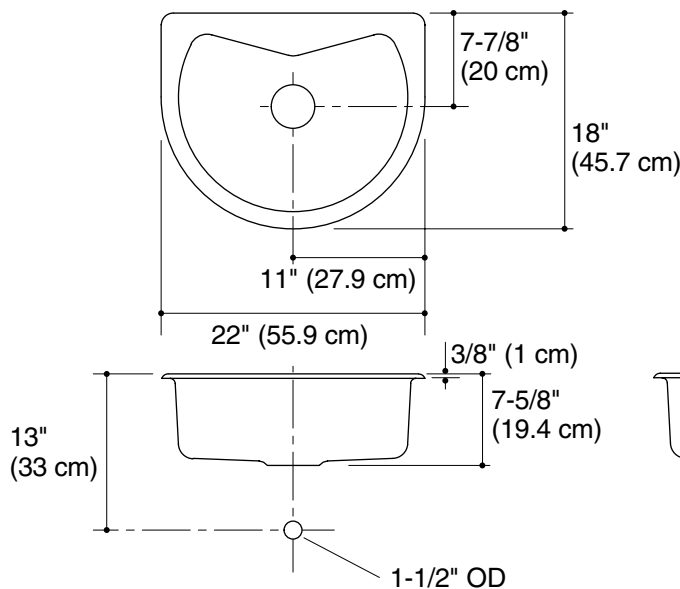

Product Information

Applicable product:	
Semi-circular entertainer sink	K-6558
Fixture*:	
Basin area	19" (48.3 cm) x 13" (33 cm)
Water depth	7" (17.8 cm)
Drain hole	3-5/8" (9.2 cm) D.
* Approximate measurements for comparison only.	
Optional accessories:	
Entertainer accessory tray	K-6556
Duostrainer® sink strainer	K-8801
Included components:	
Basin clamp assembly	52047
Cut-out template	112616-7

Installation Notes

Install this product according to the installation guide.

Supplied basin clamp assemblies require 1" (2.5 cm) minimum countertop thickness. Installer must supply anchors for thinner countertops.

Fixture dimensions are nominal and conform to tolerances in ASME Standard A112.19.1M.

Note: Waterproof the unprotected overhang area on the underside of a wood counter.