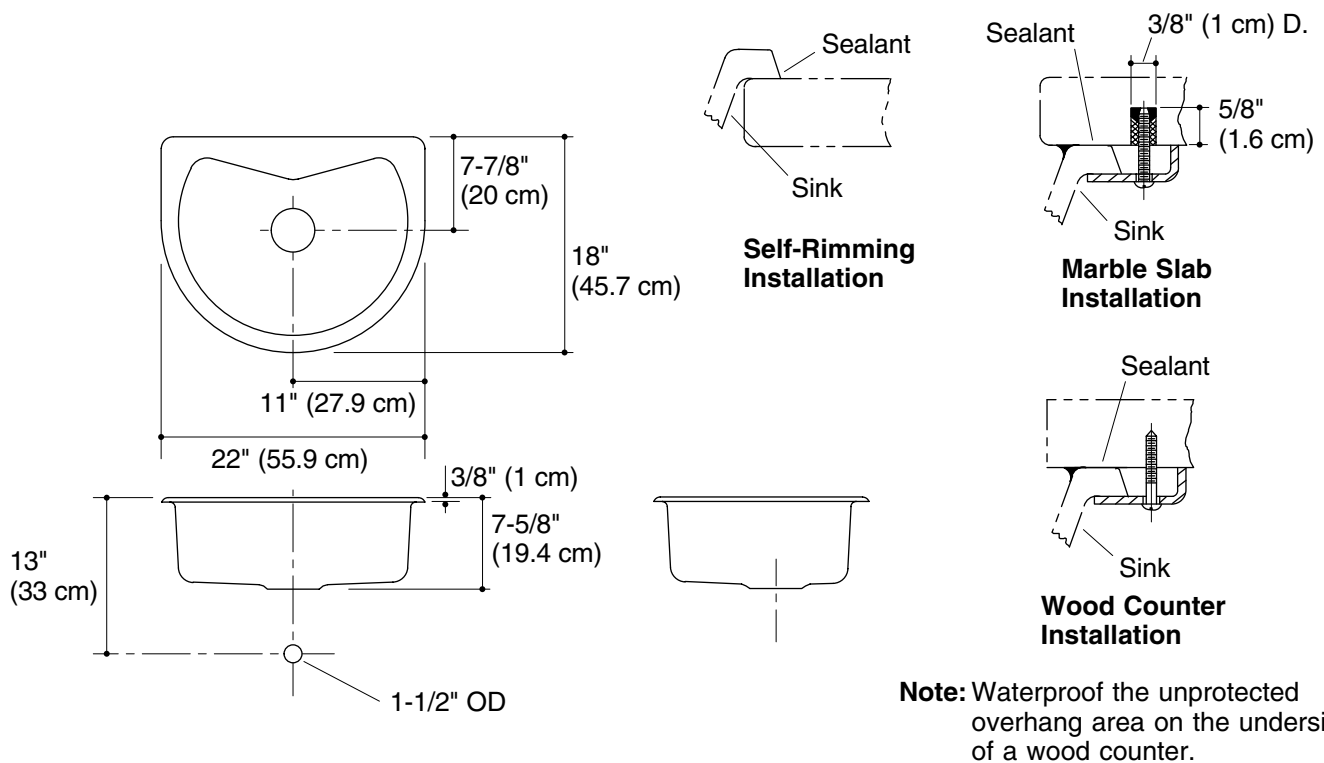

#### Product Specification

The entertainment sink shall be made of cast iron with acid-resistant enamel finish. Sink shall be self-rimming or undercounter. Sink shall be single compartment. Sink shall be semi-circular. Sink shall be 22" (55.9 cm) in length and 18" (45.7 cm) in width. Sink shall be Kohler Model K-6558-\_\_\_\_\_.

## Technical Information

Fixture*:	
Basin area	19" (48.3 cm) x 13" (33 cm)
Water depth	7" (17.8 cm)
Drain hole	3-5/8" (9.2 cm) D.
* Approximate measurements for comparison only.	

Included components:	
Basin clamp assembly	52047
Cut-out template	112616-7

## Installation Notes

Install this product according to the installation guide.

Supplied basin clamp assemblies require 1" (2.5 cm) minimum countertop thickness. Installer must supply anchors for thinner countertops.

## Product Diagram