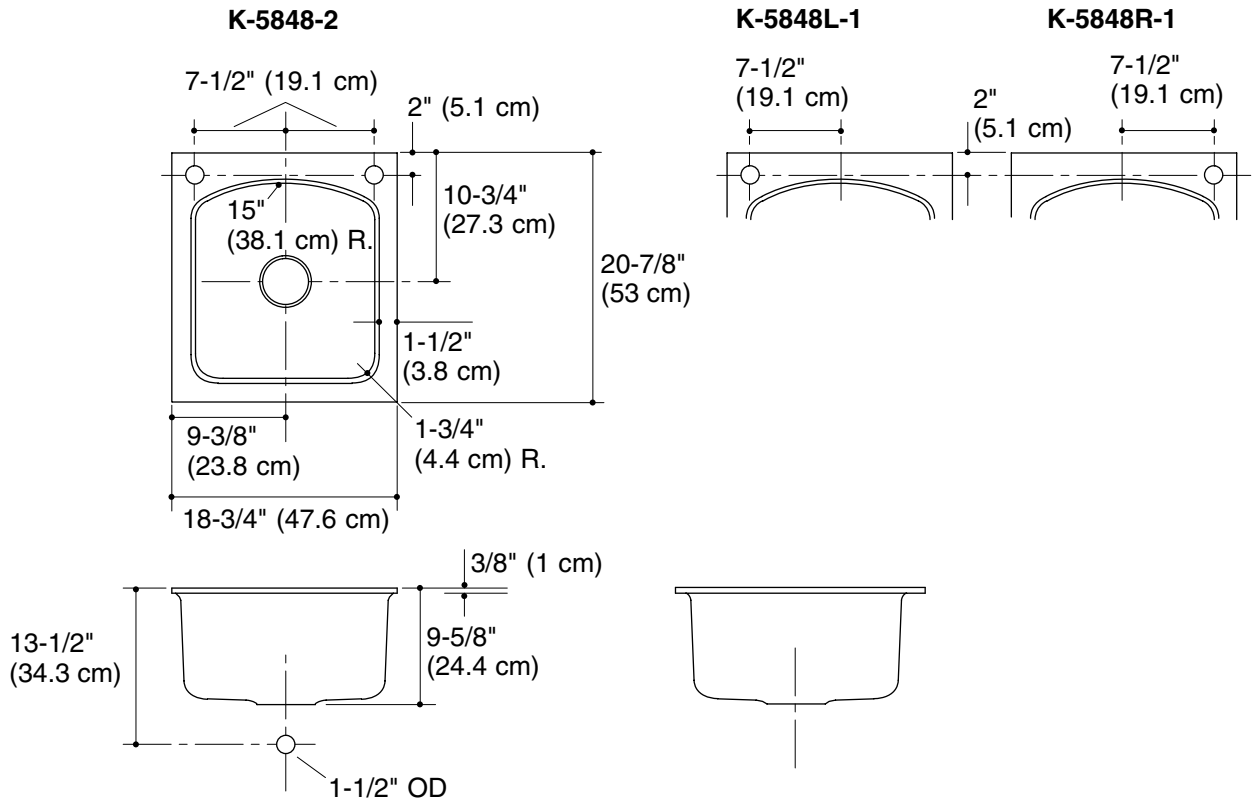

NAPA

Technical Information

Fixture*:	
Basin area	16" (40.6 cm) x 17" (43.2 cm)
Water depth	9" (22.9 cm)
Drain hole	3-7/8" (9.8 cm) D.
Faucet holes	1-3/8" (3.5 cm) D.
* Approximate measurements for comparison only.	

Installation Notes

Install this product according to the installation guide.

Product Diagram