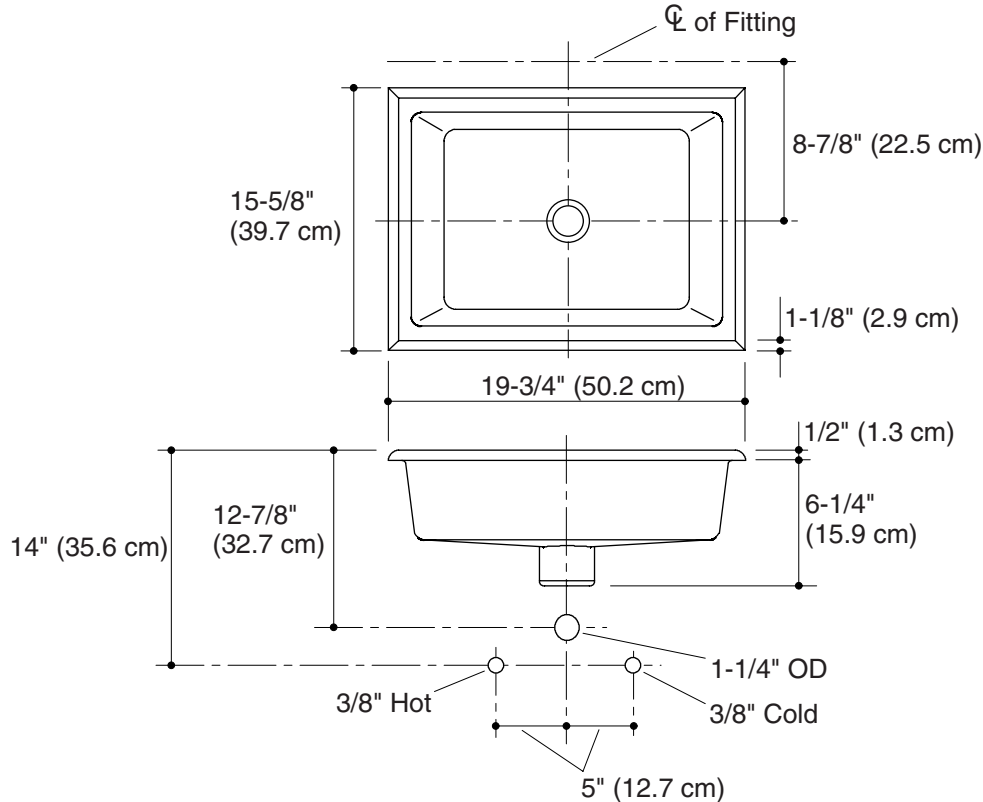

### Product Specification

The undercounter entertainment sink shall be 17" (43.2 cm) in length and 13" (33 cm) in width. Sink shall be made of vitreous china. Sink shall be without overflow and less glazed underside. Sink shall include 52047 clamp assembly. Sink shall be Kohler Model K-2330-N-\_\_\_\_\_.

## Technical Information

Fixture*:	
Basin area	17" (43.2 cm) x 13" (33 cm)
Water depth	4-1/2" (11.4 cm)
Drain hole	1-3/4" (4.4 cm) D.
* Approximate measurements for comparison only.	

Included components:	
Basin clamp assembly	52047
Cut-out template	1006809-7

## Product Diagram