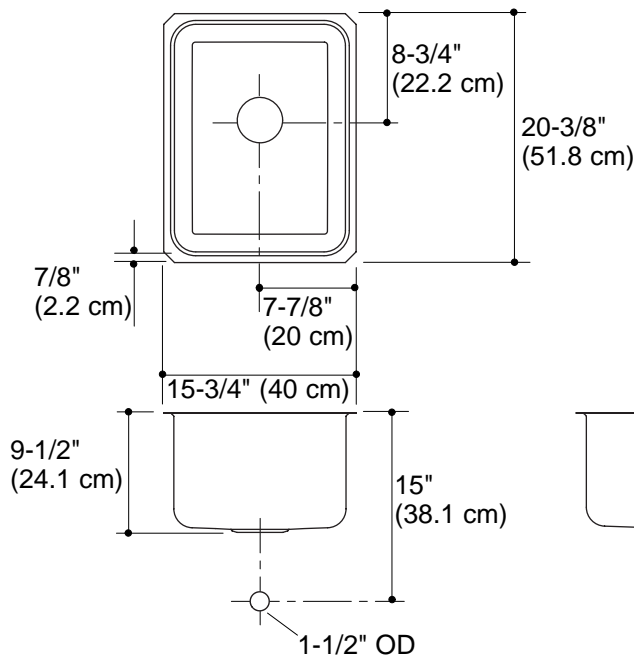

## Product Information

Fixture:*	basin area	water depth
Sink	14" (35.6 cm) x 18-5/8" (47.3 cm)	9-1/2" (24.1 cm)
Drain Hole	3-5/8" D. (9.2 cm)	
* Approximate measurements for comparison only.		

Included Components:	
Hardware kit (3 required)	91915
Cutout template	113195-7

## Installation Notes

Install this product according to the installation guide.

Fixture tolerances are nominal and conform to tolerances in ANSI Standard A112.19.3.

\* Allow clearance around sink rim for clip attachment.