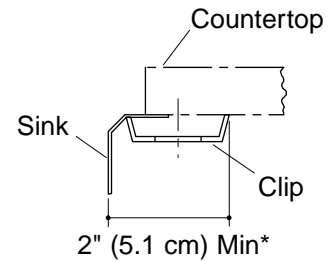

## Product Information

Fixture:*	basin area	water depth
Sink	14" (35.6 cm) x 18-5/8" (47.3 cm)	9-1/2" (24.1 cm)
Drain Hole	3-5/8" D. (9.2 cm)	
* Approximate measurements for comparison only.		

Included Components:	
Hardware kit (3 required)	91915
Cutout template	113195-7

## Installation Notes

Install this product according to the installation guide.

Fixture tolerances are nominal and conform to tolerances in ANSI Standard A112.19.3.

\* Allow clearance around sink rim for clip attachment.