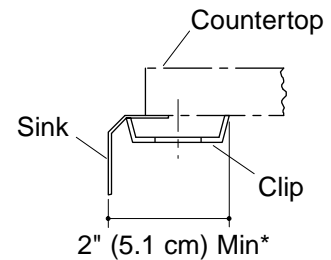

#### Features

- 18 gauge stainless steel
- Undercounter
- Single compartment
- Includes installation hardware
- Squared bowl
- 14" (35.6 cm) x 18-5/8" (47.3 cm)

#### Product Specification:

The undercounter sink shall be 14" (35.6 cm) in length, and 18-5/8" (47.3 cm) in width. Sink shall be made of 18 gauge stainless steel. Sink shall be single compartment. Sink shall include installation hardware. Sink shall be Kohler Model K-3163-\_\_\_\_\_.

## Technical Information

Fixture:*	basin area	water depth
Sink	14" (35.6 cm) x 18-5/8" (47.3 cm)	9-1/2" (24.1 cm)
Drain Hole	3-5/8" D. (9.2 cm)	

\* Approximate measurements for comparison only.

Included Components:	
Hardware kit (3 required)	91915
Cutout template	113195-7

## Installation Notes

Install this product according to the installation guide.

\* Allow clearance around sink rim for clip attachment.