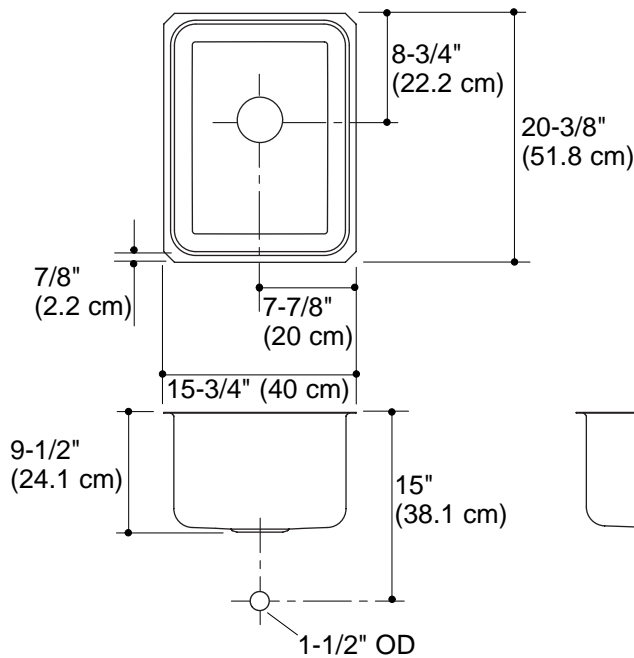

UNDERTONE™

Technical Information

Fixture:*	basin area	water depth
Sink	14" (35.6 cm) x 18-5/8" (47.3 cm)	9-1/2" (24.1 cm)
Drain Hole	3-5/8" D. (9.2 cm)	

* Approximate measurements for comparison only.

Included Components:	
Hardware kit (3 required)	91915
Cutout template	113195-7

Installation Notes

Install this product according to the installation guide.

* Allow clearance around sink rim for clip attachment.

Product Diagram