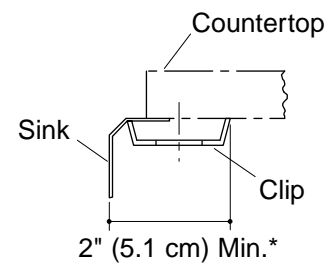

KOHLER®

Roughing-In

K-3185
UNDERTONE™
UNDERCOUNTER SINK

Product Information

Fixture:*	basin area	water depth
Sink	35-1/4" (89.5 cm) x 16-1/4" (41.3 cm)	9-1/2" (24.1 cm)
Drain Hole	3-5/8" D. (9.2 cm)	
* Approximate measurements for comparison only.		

Included Components:	
Hardware kit (4 required)	91915
Cutout template	1040320-7

Installation Notes

Install this product according to the installation guide.

Fixture tolerances are nominal and conform to tolerances in ASME Standard A112.19.3.

* Allow clearance around sink rim for clip attachment.