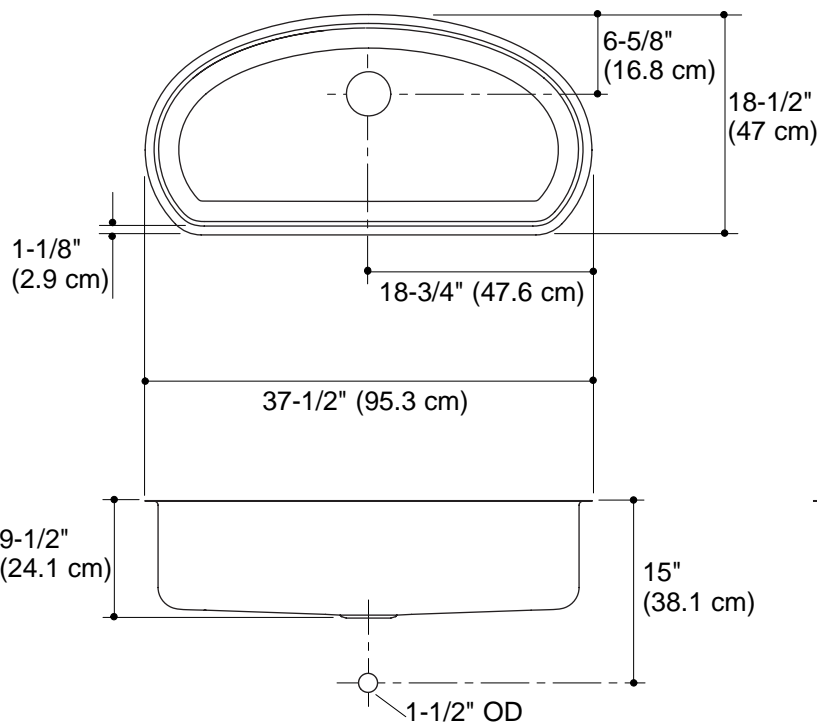

KOHLER®

Roughing-In

K-3185
UNDERTONE™
UNDERCOUNTER SINK

Product Information

Fixture:*	basin area	water depth
Sink	35-1/4" (89.5 cm) x 16-1/4" (41.3 cm)	9-1/2" (24.1 cm)
Drain Hole	3-5/8" D. (9.2 cm)	
* Approximate measurements for comparison only.		

Included Components:	
Hardware kit (4 required)	91915
Cutout template	1040320-7

Installation Notes

Install this product according to the installation guide.

Fixture tolerances are nominal and conform to tolerances in ASME Standard A112.19.3.

* Allow clearance around sink rim for clip attachment.