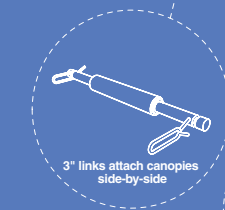

### accent canopies

**Key selection attributes:**

- Use individually or in groups, convex or concave, radius of 60 or 90 degrees
- Suspend from the ceiling plenum or wall with a simple cable system
- Easy-to-order kits provide all the hardware needed
- Fast and simple installation – no special tools required

For information on SoundScapes acoustical canopies, please see data page CS-3691 or visit [armstrong.com/ceilings](http://armstrong.com/ceilings)

8" hanging cables suspend canopies from deck

3" links attach canopies side-by-side