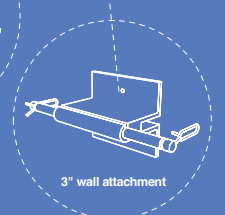

3" links attach canopies side-by-side

3" wall attachment