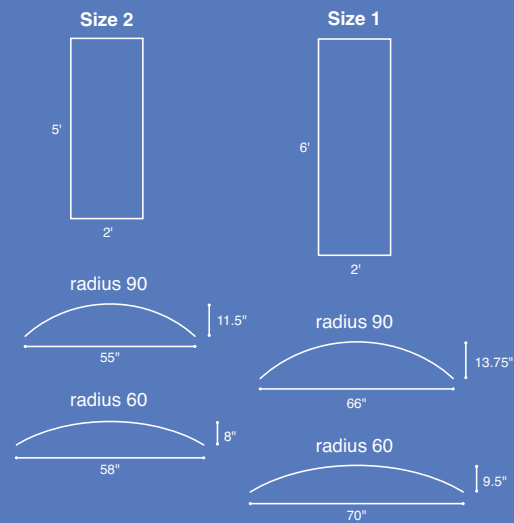

Infusions accent canopies are available in all colors marked with a †. Infusions lay-in panels and Serpentina infill panels are available in colors marked with an asterisk (*).

INFUSIONS® accent canopies, lay-in panels and infills for Serpentina

Material: Polycarbonate
(Aluminum for canopies only)

Surface finish: Smooth

Colors: See palette, left

Sizes: 2' x 5' and 2' x 6' canopies,
2' x 2' lay-in and infill panels

Edges: Square

Key selection attributes:

- Infusions can be used to accentuate an area, provide focus, create ceiling sculptures
- Standard components with custom looks
- Combine shapes, textures and finishes
- Lighting can enhance drama and effect
- Durable, impact resistant

Typical applications:

High visibility and focus areas, including hospitality, retail, offices, lobbies, atriums, open plenum areas, corridors, airports and transportation

lay-in panels & infills for Serpentina

Key selection attributes:

- Standard 2' x 2' panels in 8 color patterns
- Lay-in panels install quickly and easily in 15/16" or 9/16" grid, or in Serpentina suspension systems

For more information on Infusions lay-in panels and infills for Serpentina, see data pages CS-3779, CS-3622 or visit armstrong.com. For specific information on the Serpentina 3-D suspension system, visit armstrong.com/serpentina.

Infusions are typically made by infusing fabric of varying color, texture and translucency between layers of Polycarbonate resin.

accent canopies

Key selection attributes:

- Use individually or in groups, convex or concave, radius of 60 or 90 degrees
- Suspend from the ceiling plenum or wall with a simple cable system
- Easy-to-order kits provide all the hardware needed
- Fast and simple installation – no special tools required

Fire performance: