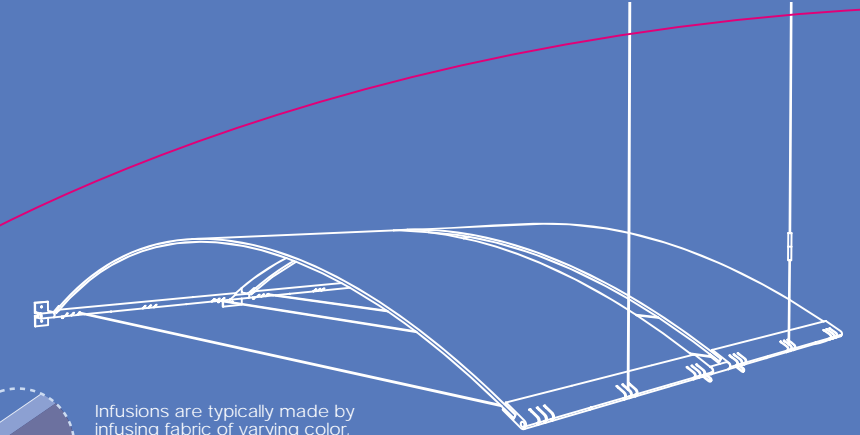

Infusions accent canopies are available in all colors marked with a †. Infusions lay-in panels and Serpentina infill panels are available in colors marked with an asterisk (*).

INFUSIONS® accent canopies, lay-in panels and infills for Serpentina

Material: Polycarbonate
(Aluminum for canopies only)

Surface finish: Smooth

Colors: See palette, left

Sizes: 2' x 5' and 2' x 6' canopies,
2' x 2' lay-in and infill panels

Edges: Square

Key selection attributes:

- Infusions can be used to accentuate an area, provide focus, create ceiling sculptures
- Standard components with custom looks
- Combine shapes, textures and finishes
- Lighting can enhance drama and effect
- Durable, impact resistant

Typical applications:

High visibility and focus areas, including hospitality, retail, offices, lobbies, atriums, open plenum areas, corridors, airports and transportation

lay-in panels & infills for Serpentina

Key selection attributes:

- Standard 2' x 2' panels in 8 color patterns
- Lay-in panels install quickly and easily in 15/16" or 9/16" grid, or in Serpentina suspension systems

For more information on Infusions lay-in panels and infills for Serpentina, see data pages CS-3779, CS-3622 or visit armstrong.com. For specific information on the Serpentina 3-D suspension system, visit armstrong.com/serpentina.

Infusions are typically made by infusing fabric of varying color, texture and translucency between layers of Polycarbonate resin.

accent canopies

Key selection attributes:

- Use individually or in groups, convex or concave, radius of 60 or 90 degrees
- Suspend from the ceiling plenum or wall with a simple cable system
- Easy-to-order kits provide all the hardware needed
- Fast and simple installation – no special tools required

Fire performance: