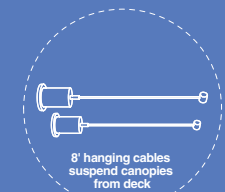

Infusions accent canopies are available in all colors marked with a †. Infusions lay-in panels and Serpentina infill panels are available in colors marked with an asterisk (*).

INFUSIONS® accent canopies, lay-in panels and infills for Serpentina

Material: Polycarbonate
(Aluminum for canopies only)

Surface finish: Smooth

Colors: See palette, left

Sizes: 2' x 5' and 2' x 6' canopies,
2' x 2' lay-in and infill panels

Edges: Square

Key selection attributes:

- Infusions can be used to accentuate an area, provide focus, create ceiling sculptures
- Standard components with custom looks
- Combine shapes, textures and finishes
- Lighting can enhance drama and effect
- Durable, impact resistant

Typical applications:

High visibility and focus areas, including hospitality, retail, offices, lobbies, atriums, open plenum areas, corridors, airports and transportation

lay-in panels & infills for Serpentina

Key selection attributes:

- Standard 2' x 2' panels in 8 color patterns
- Lay-in panels install quickly and easily in 15/16" or 9/16" grid, or in Serpentina suspension systems

For more information on Infusions lay-in panels and infills for Serpentina, see data pages CS-3779, CS-3622 or visit armstrong.com. For specific information on the Serpentina 3-D suspension system, visit armstrong.com/serpentina.

Infusions are typically made by infusing fabric of varying color, texture and translucency between layers of Polycarbonate resin.

accent canopies

Key selection attributes:

- Use individually or in groups, convex or concave, radius of 60 or 90 degrees
- Suspend from the ceiling plenum or wall with a simple cable system
- Easy-to-order kits provide all the hardware needed
- Fast and simple installation – no special tools required

Fire performance: