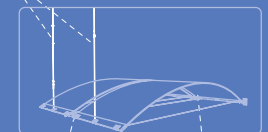

8" hanging cables suspend canopies from deck