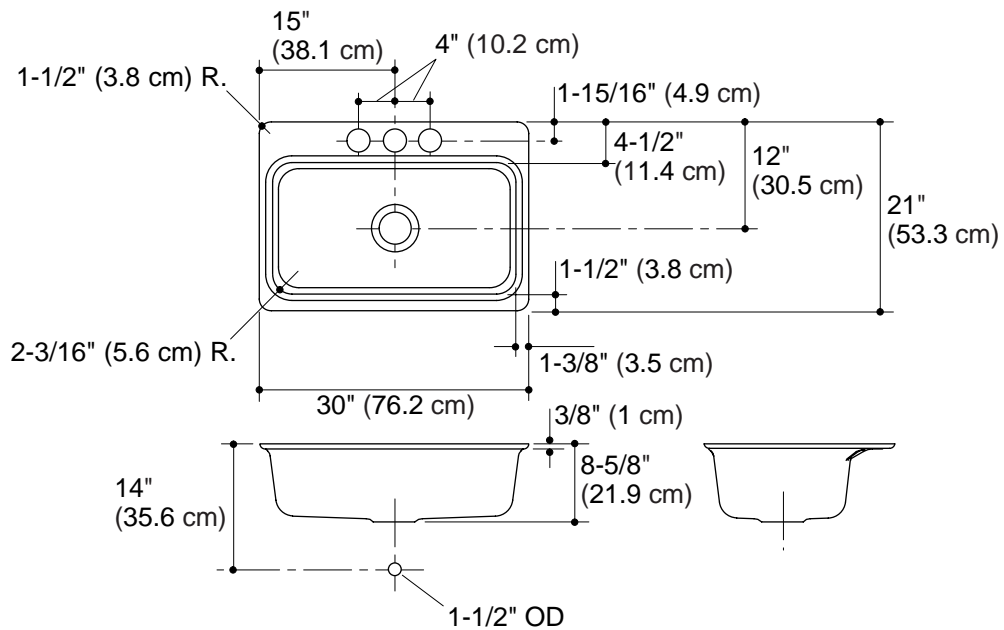

### Product Specification:

The undercounter sink shall be 30" (76.2 cm) in length, and 21" (53.3 cm) in width. Sink shall be made of cast iron with acid resistant enamel finish. Sink shall be single compartment. Sink shall be 3-hole (oversized) faucet drilled. Sink shall include undermount sink kit 23" (58.4 cm). Sink shall be Kohler Model K-5834-3U-\_\_\_\_\_.

## Technical Information

Fixture*:	Basin area	Water depth
Sink	27" (68.8 cm) x 15" (38.1 cm)	8" (20.3 cm)
Drain hole	3-5/8" (9.2 cm) D.	
Faucet holes	2-3/8" (6 cm) D.	

\* Approximate measurements for comparison only.

Included components:	
Cut-out template	113837-7
Undermount sink kit 23" (58.4 cm)	1054375

## Installation Notes

Install this product according to the installation guide.

Faucet holes in undercounter fixture are oversized at 2-3/8" (6 cm) D. Drill faucet holes in counter according to fitting rough-in.