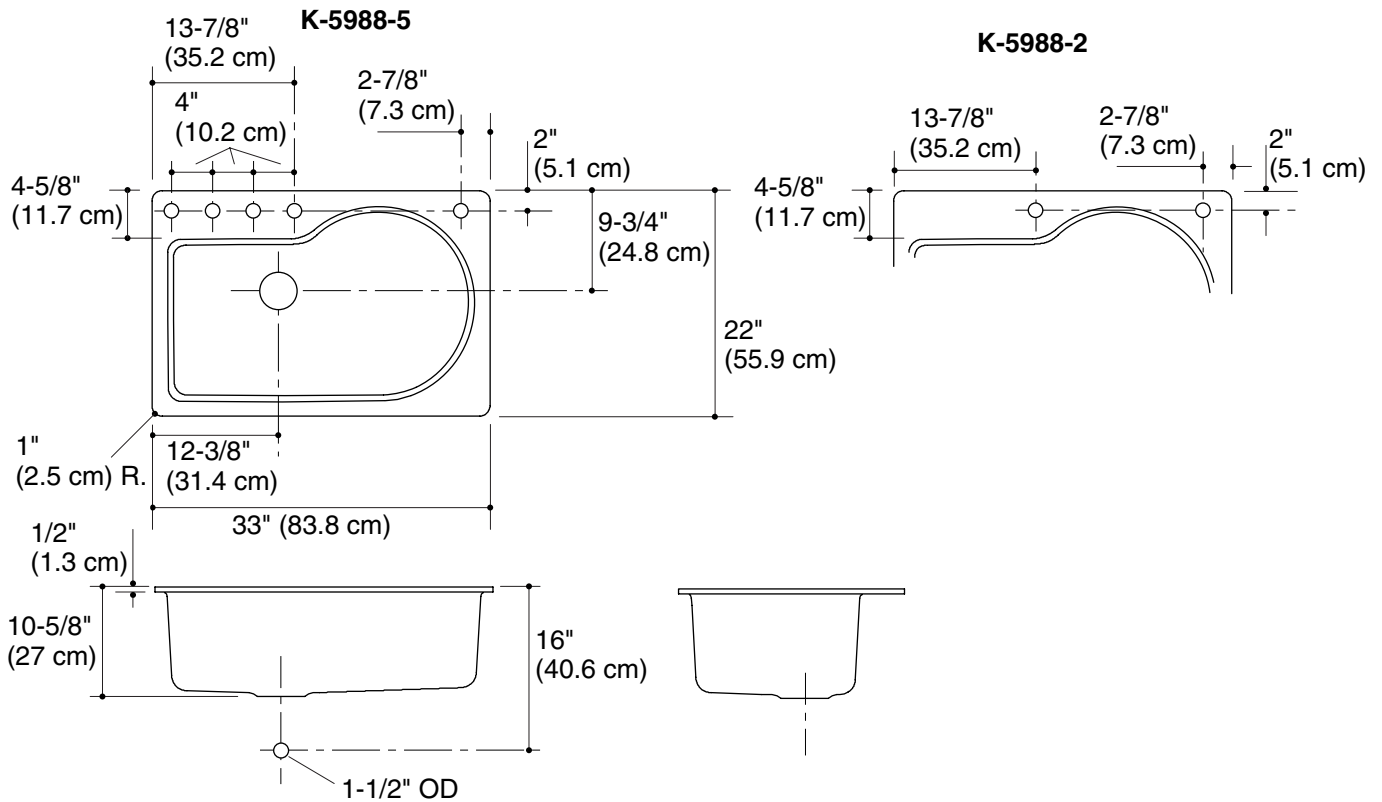

Features

- KOHLER cast iron
- Acid-resistant enamel finish
- Self-rimming
- Single compartment
- 2-hole (-2) or 5-hole (-5)
- 33" (83.8 cm) x 22" (55.9 cm)

SELF-RIMMING KITCHEN SINK K-5988

Codes/Standards Applicable

Product Specification

The kitchen sink shall be made of cast iron with acid-resistant enamel finish. Sink shall be self-rimming. Sink shall be single compartment. Sink shall be 2-hole (-2) or 5-hole (-5). Sink shall be 33" (83.8 cm) in length and 22" (55.9 cm) in width. Sink shall be Kohler Model K-5988-_____-_____.

ENTRÉE™

Technical Information

Fixture*:	
Basin area	30" (76.2 cm) x 19" (48.3 cm)
Water depth	10" (25.4 cm)
Drain hole	3-5/8" (9.2 cm) D.
Faucet holes	1-3/8" (3.5 cm) D.
* Approximate measurements for comparison only.	

Installation Notes

Install this product according to the installation guide.

Cutout is 31-7/8" (81 cm) by 20-3/4" (52.7 cm) with 1-1/2" (3.8 cm) radius corners.

Product Diagram

ENTRÉE™ SELF-RIMMING KITCHEN SINK