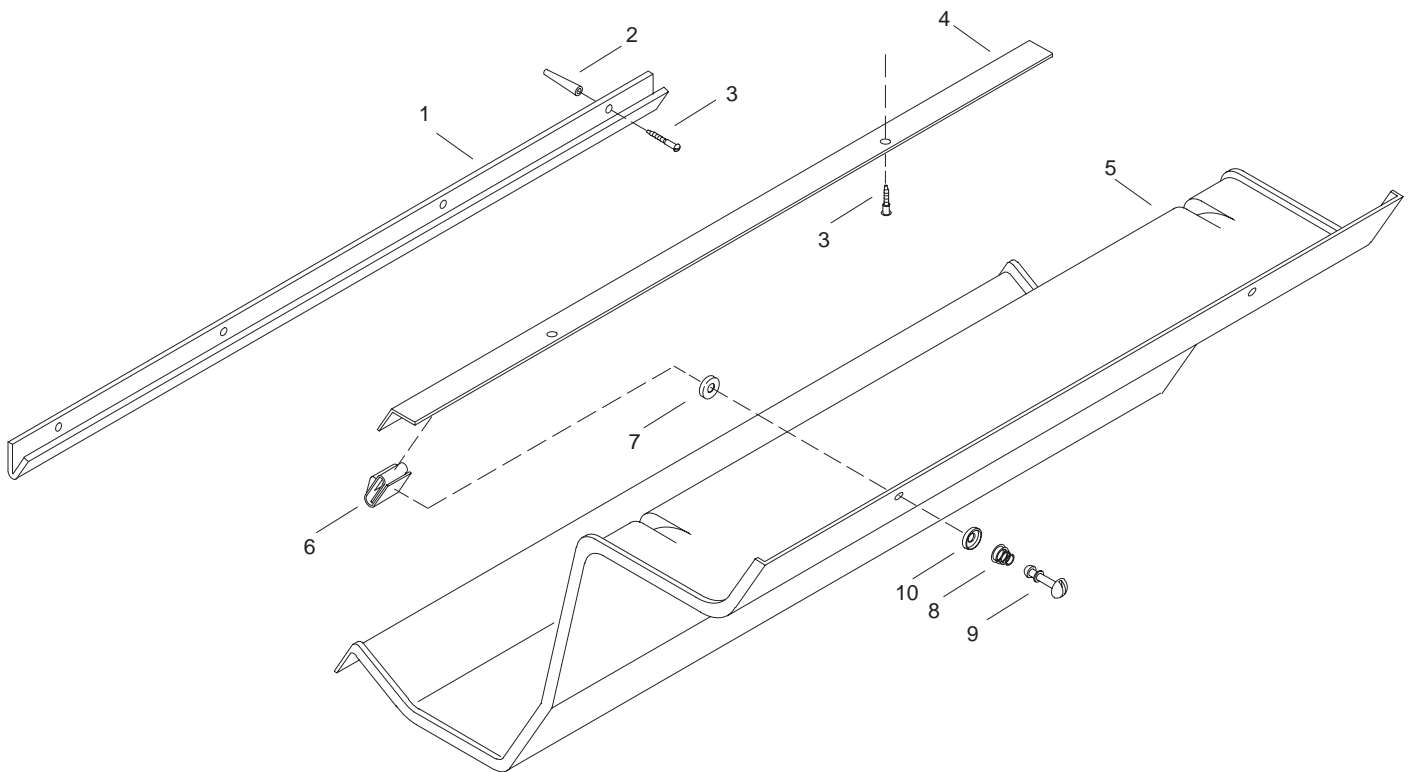

K#	Color
K-6543-A-**-AA	White
K-6543-B-**-AA	Brown

SERVICE PARTS

ITEM	PART NO.	DESCRIPTION
1	93883	Wall Bracket
2	66646	Wall Plug, Plastic
3	62482	Wood Screw, #8 x 1.0"
4	93882	Mounting Bracket, Sink Apron
5	93958-A	Shroud, (White)
	93958-B	Shroud, (Brown)
6	93861	Receptacle, Clip-On, #85
7	93860	Retainer
8	93858	Spring
9	93857	Fastener
10	93859	Washer

** Variation and/or finish/color code may be required when ordering.