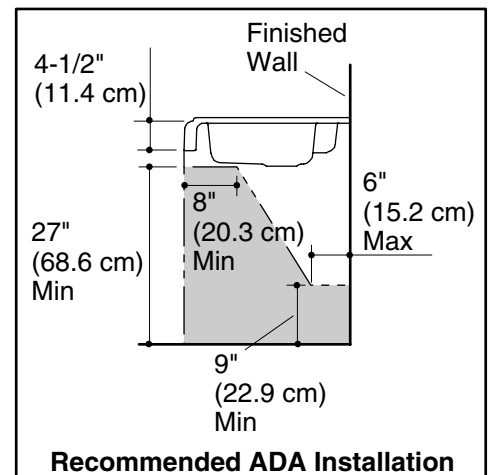

Product Specification

The barrier-free kitchen sink shall be made of cast iron with acid-resistant enamel finish. Sink shall be tile-in or undercounter. Sink shall be double (high/low) compartment. Sink shall be 4-hole (-4) or 3-hole (-3). Sink shall be 36" (91.4 cm) in length and 24" (61 cm) in width. Sink shall be Kohler Model K-6536-_____-_____-_____.

ASSURE™

Technical Information

Fixture is ADA compliant. ADA	
Fixture*:	
Small basin area	7" (17.8 cm) x 19" (48.3 cm)
Water depth	3-3/4" (9.5 cm)
Large basin area	21" (53.3 cm) x 16" (40.6 cm)
Water depth	5-3/4" (14.6 cm)
Drain holes	3-5/8" (9.2 cm) D.
Faucet holes	1-3/8" (3.5 cm) D.
* Approximate measurements for comparison only.	

Installation Notes

Install this product according to the installation guide.

Provide clear floor space per ICC/ANSI A117.1 as shown. These also comply with ADA requirements.

Complies with ADA requirement when rim is no higher than 34" (86.4 cm) from finished floor.

Selected garbage disposal **MUST NOT** interfere with clear floor space.

Product Diagram