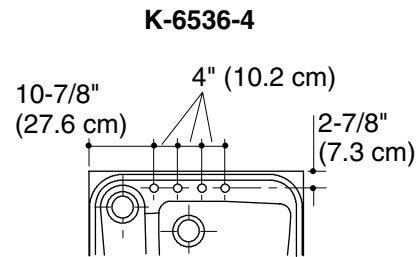

ASSURE™

Technical Information

Fixture is ADA compliant. ADA	
Fixture*:	
Small basin area	7" (17.8 cm) x 19" (48.3 cm)
Water depth	3-3/4" (9.5 cm)
Large basin area	21" (53.3 cm) x 16" (40.6 cm)
Water depth	5-3/4" (14.6 cm)
Drain holes	3-5/8" (9.2 cm) D.
Faucet holes	1-3/8" (3.5 cm) D.
* Approximate measurements for comparison only.	

Installation Notes

Install this product according to the installation guide.

Provide clear floor space per ICC/ANSI A117.1 as shown. These also comply with ADA requirements.

Complies with ADA requirement when rim is no higher than 34" (86.4 cm) from finished floor.

Selected garbage disposal **MUST NOT** interfere with clear floor space.

Product Diagram