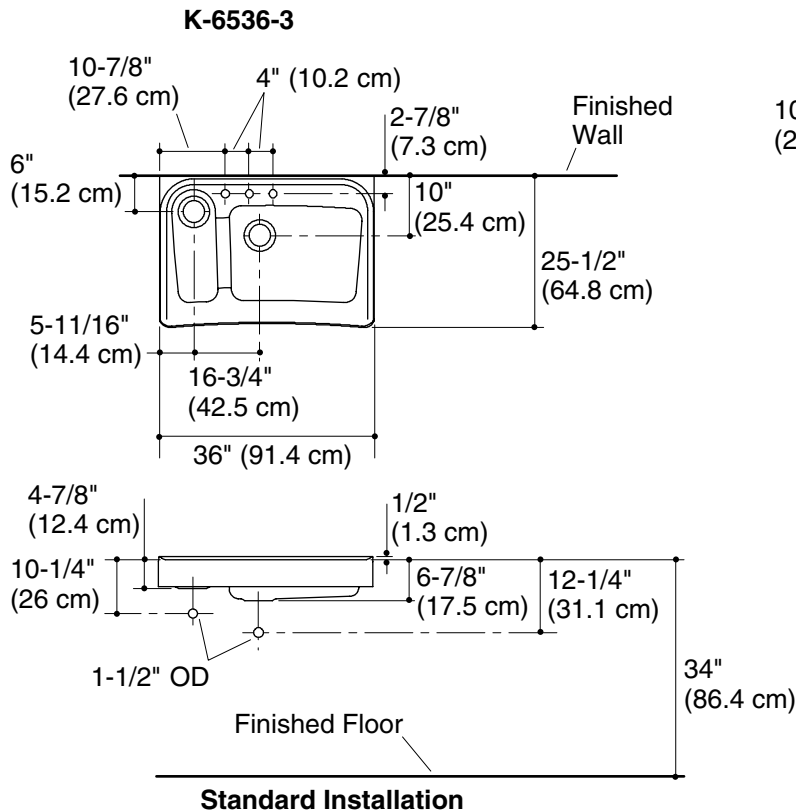

Product Specification

The barrier-free kitchen sink shall be made of cast iron with acid-resistant enamel finish. Sink shall be tile-in or undercounter. Sink shall be double (high/low) compartment. Sink shall be 4-hole (-4) or 3-hole (-3). Sink shall be 36" (91.4 cm) in length and 24" (61 cm) in width. Sink shall be Kohler Model K-6536-_____-_____-_____.

ASSURE™

Technical Information

Fixture is ADA compliant. ADA	
Fixture*:	
Small basin area	7" (17.8 cm) x 19" (48.3 cm)
Water depth	3-3/4" (9.5 cm)
Large basin area	21" (53.3 cm) x 16" (40.6 cm)
Water depth	5-3/4" (14.6 cm)
Drain holes	3-5/8" (9.2 cm) D.
Faucet holes	1-3/8" (3.5 cm) D.
* Approximate measurements for comparison only.	

Installation Notes

Install this product according to the installation guide.

Provide clear floor space per ICC/ANSI A117.1 as shown. These also comply with ADA requirements.

Complies with ADA requirement when rim is no higher than 34" (86.4 cm) from finished floor.

Selected garbage disposal **MUST NOT** interfere with clear floor space.

Product Diagram