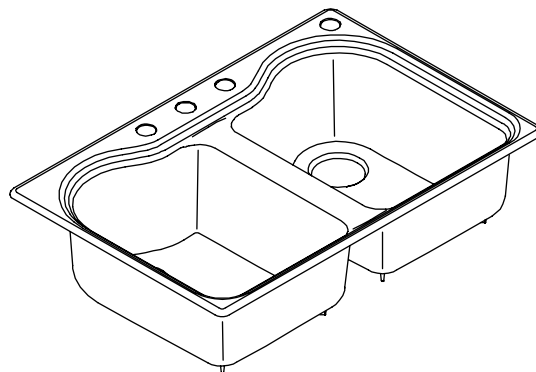

Features

- KOHLER cast iron
- Acid-resistant enamel finish
- Self-rimming
- Double (equal) compartment
- 4-hole (-4) or 3-hole (-3)
- 33" (83.8 cm) x 22" (55.9 cm)

SELF-RIMMING KITCHEN SINK K-5823

Codes/Standards Applicable

Product Specification

The kitchen sink shall be made of cast iron with acid-resistant enamel finish. Sink shall be self-rimming. Sink shall be double (equal) compartment. Sink shall be 4-hole (-4) or 3-hole (-3). Sink shall be 33" (83.8 cm) in length and 22" (55.9 cm) in width. Sink shall be Kohler Model K-5823-_____-_____.

HARTLAND™

Technical Information

Fixture*:	
Basin area	14" (35.6 cm) x 18" (45.7 cm)
Water depth	7" (17.8 cm)
Drain holes	3-7/8" (9.8 cm) D.
Faucet holes	1-3/8" (3.5 cm) D.
* Approximate measurements for comparison only.	