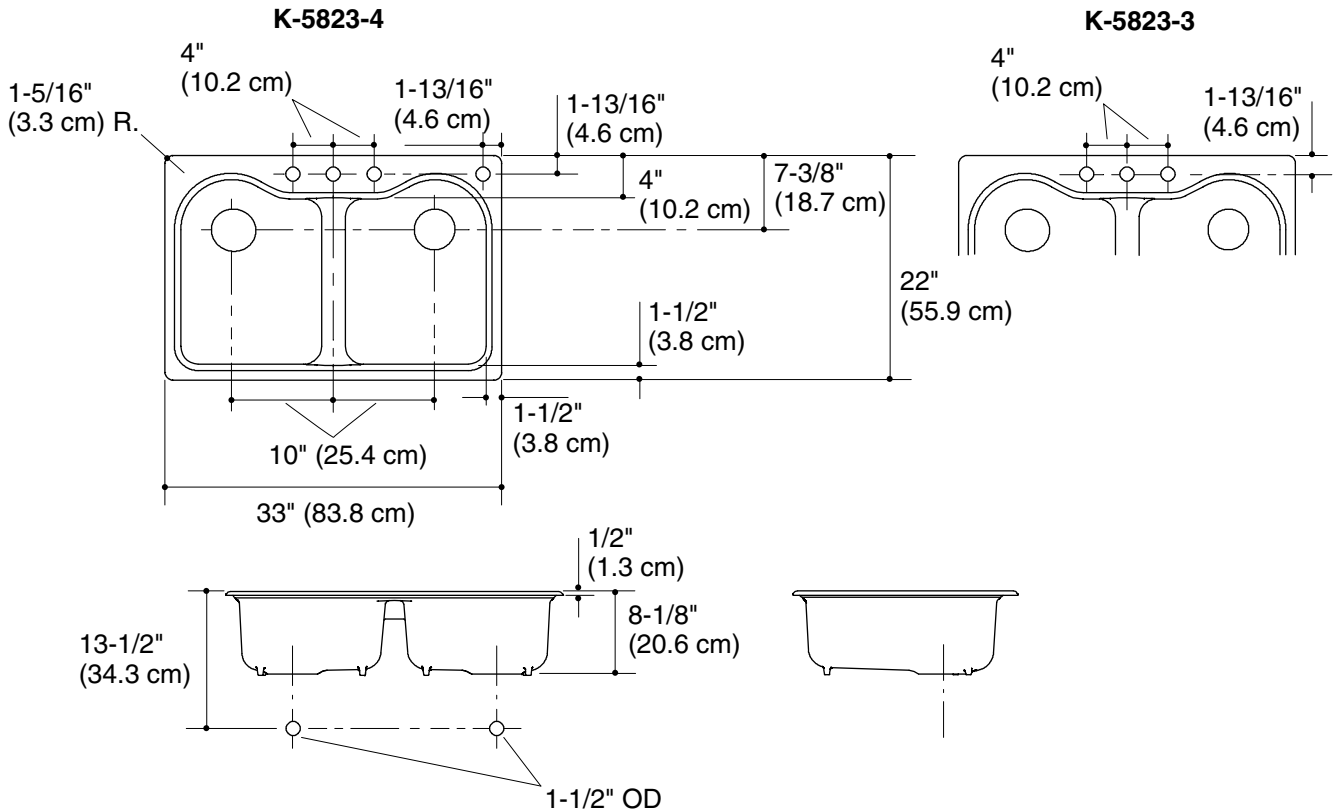

Features

- KOHLER cast iron
- Acid-resistant enamel finish
- Self-rimming
- Double (equal) compartment
- 4-hole (-4) or 3-hole (-3)
- 33" (83.8 cm) x 22" (55.9 cm)

SELF-RIMMING KITCHEN SINK K-5823

Codes/Standards Applicable

Product Specification

The kitchen sink shall be made of cast iron with acid-resistant enamel finish. Sink shall be self-rimming. Sink shall be double (equal) compartment. Sink shall be 4-hole (-4) or 3-hole (-3). Sink shall be 33" (83.8 cm) in length and 22" (55.9 cm) in width. Sink shall be Kohler Model K-5823-_____-_____.

HARTLAND™

Technical Information

Fixture*:	
Basin area	14" (35.6 cm) x 18" (45.7 cm)
Water depth	7" (17.8 cm)
Drain holes	3-7/8" (9.8 cm) D.
Faucet holes	1-3/8" (3.5 cm) D.
* Approximate measurements for comparison only.	

Installation Notes

Install this product according to the installation guide.

Cutout is 31-7/8" (81 cm) by 20-3/4" (52.7 cm) with 1-1/2" (3.8 cm) radius corners.

Product Diagram

HARTLAND™ SELF-RIMMING KITCHEN SINK