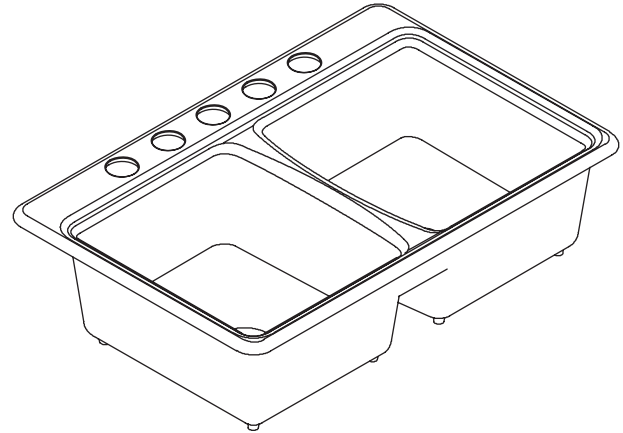

ENAMELED CAST IRON UNDERCOUNTER SINK **K-5815-5U**

Features

- KOHLER cast iron
- Acid-resistant enamel finish
- Undercounter
- Double (equal) compartment
- 5-hole (oversized)
- Undermount sink kit 23" (58.4 cm) included
- 33" (83.8 cm) x 22" (55.9 cm)

Codes/Standards Applicable

Specified model meets or exceeds the following:

- IAPMO/UPC
- ASME A112.19.1M
- CSA International
- CSA B45

Colors/Finishes

- 0: White
- Other: Refer to Price Book for additional colors/finishes

Accessories:

- CP: Polished Chrome
- Other: Refer to Price Book for additional colors/finishes

Specified Model

Model	Description	Colors/Finishes	
K-5815-5U	Undercounter sink	☐ 0 White	☐ Other _____
Recommended Accessories			
K-9000	P-Trap	☐ CP	
Optional Accessories			
K-6039	Bottom basin rack	☐ 0 White	☐ Other _____
K-8801	Duostrainer® sink strainer	☐ CP	☐ Other _____

Product Specification:

The undercounter sink shall be 33" (83.8 cm) in length and 22" (55.9 cm) in width. Sink shall be made of cast iron with acid-resistant enamel finish. Sink shall be double (equal) compartment. Sink shall be 5-hole (oversized). Sink shall include undermount sink kit 23" (58.4 cm). Sink shall be Kohler Model K-5815-5U-_____.