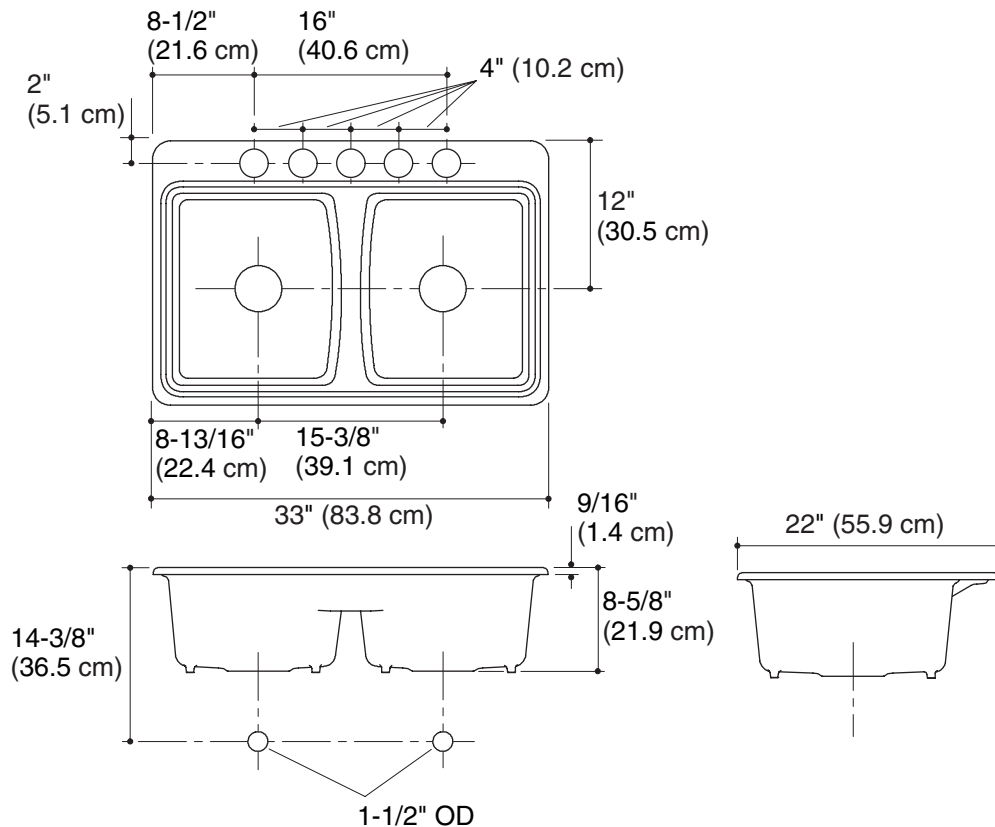

ENAMELED CAST IRON UNDERCOUNTER SINK **K-5815-5U**

Features

- KOHLER cast iron
- Acid-resistant enamel finish
- Undercounter
- Double (equal) compartment
- 5-hole (oversized)
- Undermount sink kit 23" (58.4 cm) included
- 33" (83.8 cm) x 22" (55.9 cm)

Product Specification:

The undercounter sink shall be 33" (83.8 cm) in length and 22" (55.9 cm) in width. Sink shall be made of cast iron with acid-resistant enamel finish. Sink shall be double (equal) compartment. Sink shall be 5-hole (oversized). Sink shall include undermount sink kit 23" (58.4 cm). Sink shall be Kohler Model K-5815-5U-_____.

DEERFIELD®

Technical Information

Fixture*:	Basin area	Water depth
Sink	14-1/8" (35.9 cm) x 16-1/16" (40.8 cm)	8" (20.3 cm)
Drain holes	3-7/8" (9.8 cm) D.	
Faucet holes	2-3/8" (6 cm) D.	
* Approximate measurements for comparison only.		

Included components:	
Cut-out template	1080951-7
Undermount sink kit 23" (58.4 cm)	1054375

Installation Notes

Install this product according to the installation guide.

Product Diagram