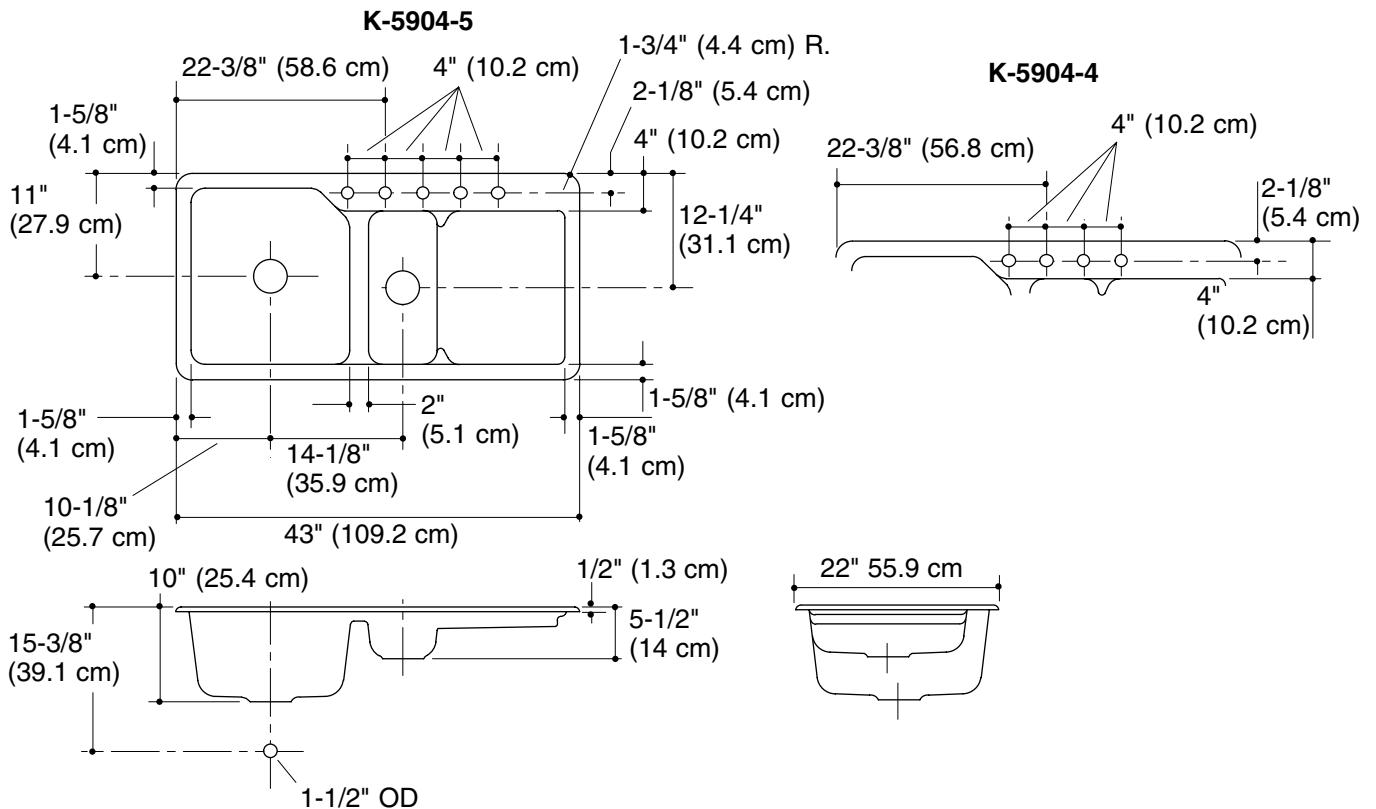

Features

- KOHLER cast iron
- Acid-resistant enamel finish
- Self-rimming
- Double compartment with smaller disposal basin
- Integral drainboard
- 4-hole (-4) or 5-hole (-5)
- 43" (109.2 cm) x 22" (55.9 cm)

Product Specification

The self-rimming kitchen sink shall be made of cast iron with acid-resistant enamel finish. Sink shall be double compartment with smaller disposal basin. Sink shall have integral drainboard. Sink shall be 4-hole (-4) or 5-hole (-5). Sink shall be 43" (109.2 cm) in length and 22" (55.9 cm) in width. Sink shall be Kohler Model K-5904-_____-_____.

EPICUREAN™

Technical Information

Fixture*:	
Sink basin area	17" (43.2 cm) x 19" (48.3 cm)
Sink water depth	9-3/8" (23.8 cm)
Disposal basin area	8" (20.3 cm) x 16" (40.6 cm)
Disposal water depth	3-5/8" (9.2 cm)
Drainboard basin area	14" (35.6 cm) x 16" (40.6 cm)
Drain holes	3-5/8" (9.2 cm) D.
Faucet holes	1-3/8" (3.5 cm) D.
* Approximate measurements for comparison only.	

Installation Notes

Install this product according to the installation guide.

For disposal unit, consult disposal supplier for roughing-in measurements.

Cutout is 41-3/4" (106 cm) by 20-3/4" (52.7 cm) with 1" (2.5 cm) radius corners.