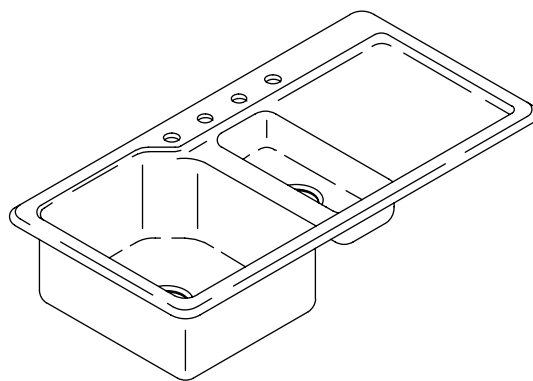

Features

- KOHLER cast iron
- Acid-resistant enamel finish
- Self-rimming
- Double compartment with smaller disposal basin
- Integral drainboard
- 4-hole (-4) or 5-hole (-5)
- 43" (109.2 cm) x 22" (55.9 cm)

SELF-RIMMING KITCHEN SINK K-5904

Codes/Standards Applicable

Specified model meets or exceeds the following:

- ASME A112.19.1M
- IAPMO/UPC
- CSA B45

Colors/Finishes

- 0: White
- Other: Refer to Price Book for additional colors/finishes

Accessories:

- CP: Polished Chrome
- NA: None applicable
- Other: Refer to Price Book for additional colors/finishes

Specified Model

Model	Description	Colors/Finishes	
K-5904-4	4-hole sink	☐ 0	☐ Other_____
K-5904-5	5-hole sink	☐ 0	☐ Other_____

Recommended Accessories			
K-9000	P-Trap	☐ CP	

Optional Accessories			
K-5907	Hardwood cutting board and drainboard	☐ NA	
K-8801	Duostrainer® sink strainer	☐ CP	☐ Other_____

Product Specification

The self-rimming kitchen sink shall be made of cast iron with acid-resistant enamel finish. Sink shall be double compartment with smaller disposal basin. Sink shall have integral drainboard. Sink shall be 4-hole (-4) or 5-hole (-5). Sink shall be 43" (109.2 cm) in length and 22" (55.9 cm) in width. Sink shall be Kohler Model K-5904-_____-_____.