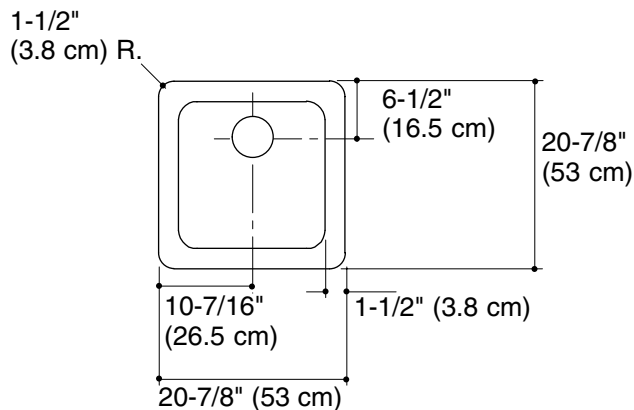

### Product Information

Applicable product:	
Kitchen sink	K-6587
Fixture*:	
Basin area	18" (45.7 cm) x 18" (45.7 cm)
Water depth	9-1/2" (24.1 cm)
Drain hole	3-7/8" (9.8 cm) D.
* Approximate measurements for comparison only.	
Optional accessories:	
Bottom basin rack	K-6516
Duostrainer® sink strainer	K-8801
Included components:	
Basin clamp accessory pack	52047
Cut-out template	114335-7

### Installation Notes

Install this product according to the installation guide.

Supplied basin clamp assemblies require 1" (2.5 cm) minimum countertop thickness. Installer must supply hardware for thinner countertops.

For multiple bowl undercounter installations, a minimum distance of 3-3/8" (8.6 cm) is required between bowls. Countertop supplier to determine required support.

Fixture dimensions are nominal and conform to tolerances in ASME Standard A112.19.1M.