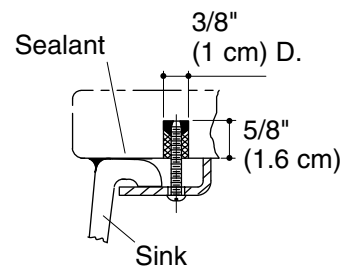

### Product Information

Applicable product:	
Kitchen sink	K-6587
Fixture*:	
Basin area	18" (45.7 cm) x 18" (45.7 cm)
Water depth	9-1/2" (24.1 cm)
Drain hole	3-7/8" (9.8 cm) D.
* Approximate measurements for comparison only.	
Optional accessories:	
Bottom basin rack	K-6516
Duostrainer® sink strainer	K-8801
Included components:	
Basin clamp accessory pack	52047
Cut-out template	114335-7

### Installation Notes

Install this product according to the installation guide.

Supplied basin clamp assemblies require 1" (2.5 cm) minimum countertop thickness. Installer must supply hardware for thinner countertops.

For multiple bowl undercounter installations, a minimum distance of 3-3/8" (8.6 cm) is required between bowls. Countertop supplier to determine required support.

Fixture dimensions are nominal and conform to tolerances in ASME Standard A112.19.1M.