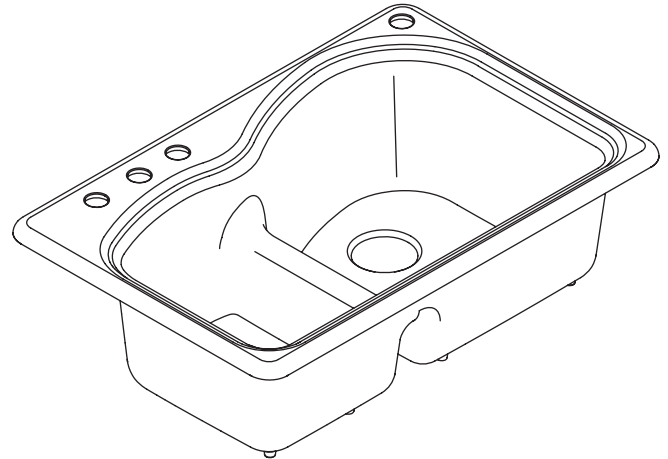

### Features

- KOHLER cast iron
- Acid-resistant enamel finish
- Low profile basin divider for ease of handling large items
- Large and medium size double basin
- Self-rimming installation available with two or four holes
- Undercounter installation available with five holes
- 33" (83.8 cm) x 22" (55.9 cm)

### SMART DIVIDE™ KITCHEN SINK K-5839

### Product Specification:

The cast iron sink shall be 33" (83.8 cm) in length, and 22" (55.9 cm) in width. Sink shall have an acid-resistant enamel finish. Sink shall have a large and medium size double basin. Sink shall feature a low profile basin divider for ease of handling large items. Sink shall be available with two or four holes for self-rimming installations or five holes for undercounter installations. Sink shall be Kohler Model K-5839-\_\_\_\_-\_\_\_\_.

## Technical Information

Fixture*:	
Sink	
Basin area, large	15-5/8" (39.7 cm) x 17-5/8" (44.8 cm)
Basin area, medium	11-3/8" (28.9 cm) x 14-3/4" (37.5 cm)
Basin depth	9" (22.9 cm)
Drain hole	3-5/8" (9.2 cm) D.
Faucet hole	
Self-rimming models	1-3/8" (3.5 cm) D.
Undercounter model	2-3/8" (6 cm) D.
* Approximate measurements for comparison only.	
Included component:	
Cut-out template	1053529-7