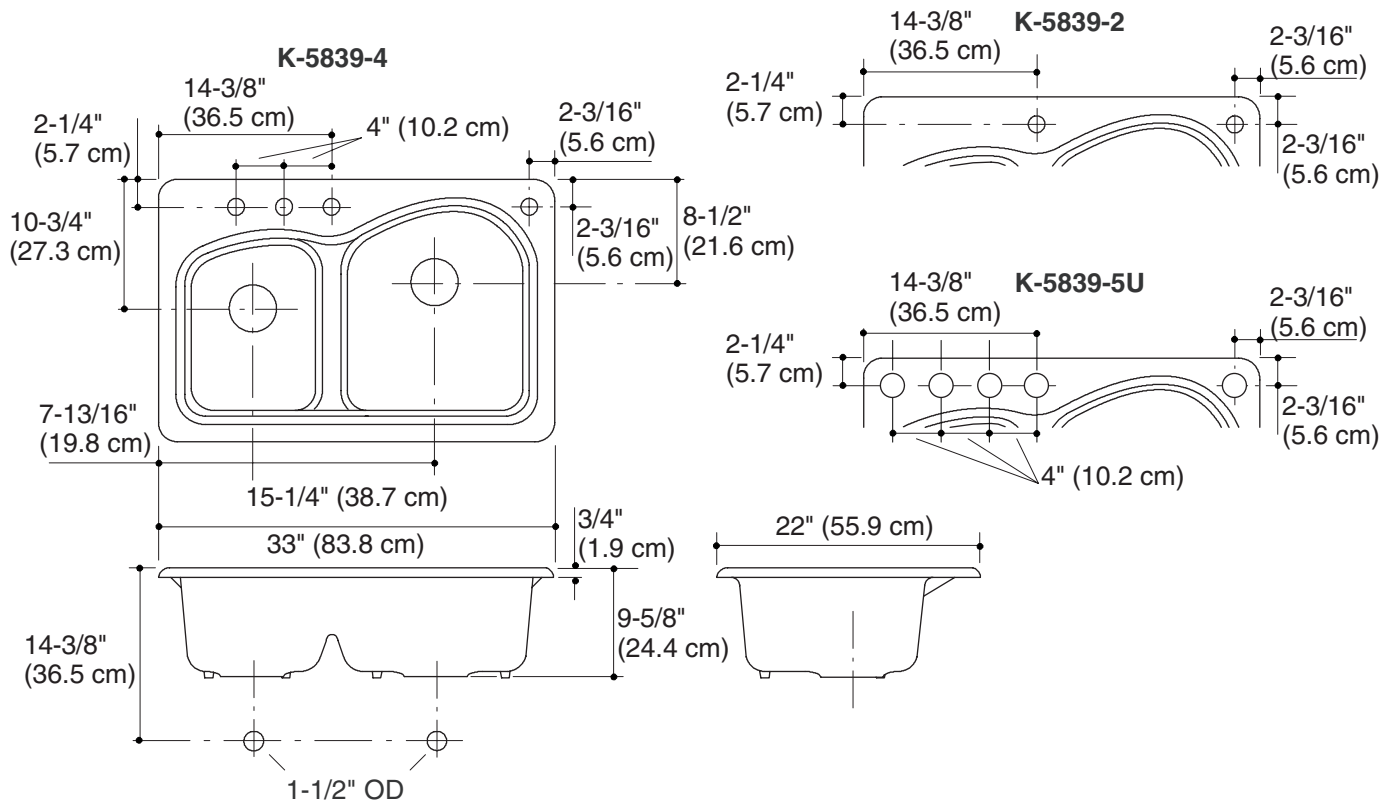

WOODFIELD™

Technical Information

Fixture*:	
Sink	
Basin area, large	15-5/8" (39.7 cm) x 17-5/8" (44.8 cm)
Basin area, medium	11-3/8" (28.9 cm) x 14-3/4" (37.5 cm)
Basin depth	9" (22.9 cm)
Drain hole	3-5/8" (9.2 cm) D.
Faucet hole	
Self-rimming models	1-3/8" (3.5 cm) D.
Undercounter model	2-3/8" (6 cm) D.
* Approximate measurements for comparison only.	
Included component:	
Cut-out template	1053529-7

Installation Notes

Install this product according to the installation guide.

Product Diagram