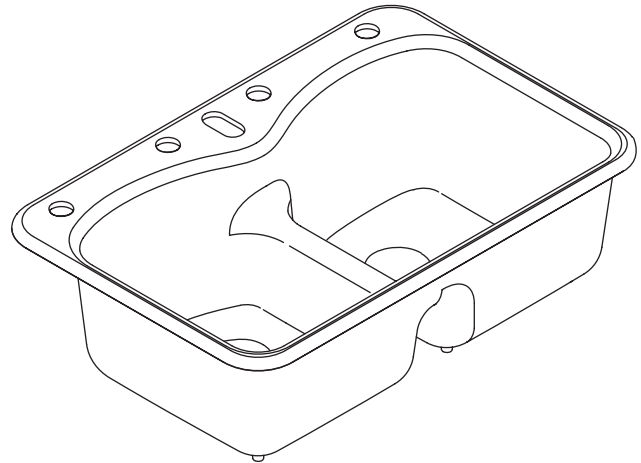

LANGLADE™ SMART DIVIDE™

UNDERCOUNTER KITCHEN SINK K-6626-6U

Features

- KOHLER cast iron
- Acid-resistant enamel finish
- Double (equal) compartment
- Smart Divide™ lowered divider
- Undercounter
- 6-hole (oversize)
- Undermount sink kit 23" (58.4) included
- 33" (83.8 cm) x 22" (55.9 cm)

Codes/Standards Applicable

Specified model meets or exceeds the following:

- IAPMO/UPC
- CSA B45
- ASME A112.19.1M

Colors/Finishes

- 0: White
- Other: Refer to Price Book for additional colors/finishes

Accessories:

- CP: Polished Chrome
- ST: Stainless Steel

Specified Model

Model	Description	Colors/Finishes	
K-6626-6U	6-hole undercounter sink for 3-hole faucet and accessories with undermount sink kit 23" (58.4 cm)	☐ 0 White	☐ Other_____
Recommended Accessories			
K-9000	P-Trap	☐ CP	
K-6061	Bottom basin rack (left)	☐ ST	
K-6066	Bottom basin rack (right)	☐ ST	

Product Specification:

The undercounter kitchen sink shall be 33" (83.8 cm) in length and 22" (55.9 cm) in width. Sink shall be made of cast iron with acid resistant enamel finish. Sink shall be double (equal) compartment. Sink shall be 6-hole (oversized). Sink shall include Smart Divide™ lowered divider. Sink shall include 23" (58.4 cm) undermount sink kit. Sink shall be Kohler Model K-6626-6U-_____.