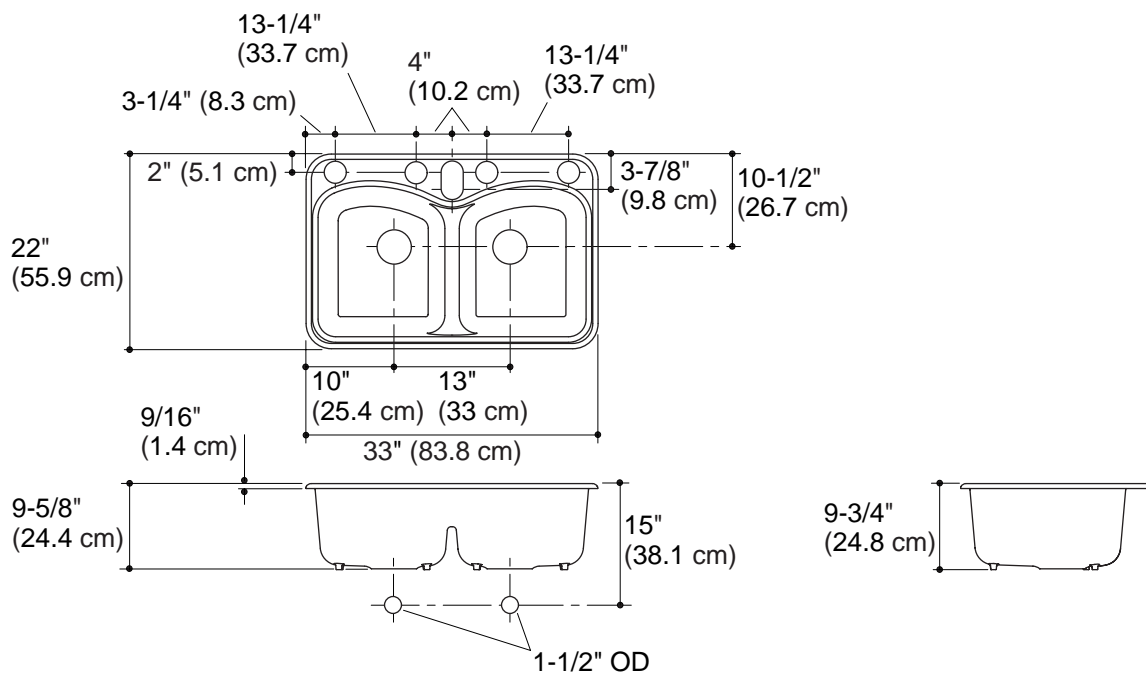

LANGLADE™ SMART DIVIDE™

Technical Information

Fixture*:	Basin area	Water depth
Sinks	15" (38.1 cm) x 18-3/8" (46.7 cm)	9" (22.9 cm)
Drain holes	3-5/8" (9.2 cm) D.	
Faucet holes	2-3/8" (6 cm) D.	
* Approximate measurements for comparison only.		

Included components:	
Cut-out template	1043754-7
Undermount sink kit 23" (58.4 cm)	1054375

Installation Notes

Install this product according to the installation guide.

Product Diagram