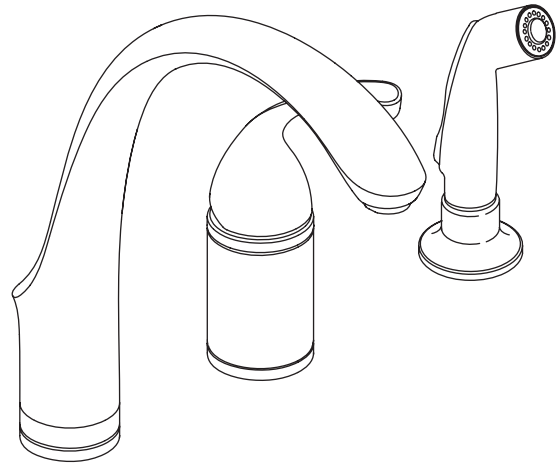

Features

- Metal construction
- One-piece, self-contained ceramic disc valve allows both volume and temperature control
- Temperature memory allows faucet to be turned on and off at any temperature setting
- High-temperature limit setting for added safety
- Lower flow aerator options are available (refer to the Kohler Price Book)
- Flexible connections for easy installation
- Remote lever handle
- Available with or without handspray
- 2.2 gpm (8.3 lpm) flow rate
- 7-3/4" (19.7 cm) swing spout reach

Codes/Standards Applicable

Specified model meets or exceeds the following:

- ADA
- ASME A112.18.1/CSA B125.1
- IAPMO/cUPC
- NSF 61
- Energy Policy Act of 1992

ENTERTAINMENT SINK FAUCET

K-10441

ALSO ALSO K-K10443

ADA

Colors/Finishes

- CP: Polished Chrome
- Other: Refer to Price Book for additional colors/finishes

Specified Model

Model	Description	Colors/Finishes	
K-10441	Entertainment sink faucet with handspray	<input type="checkbox"/> CP	<input type="checkbox"/> Other _____
K-10443	Entertainment sink faucet without handspray	<input type="checkbox"/> CP	<input type="checkbox"/> Other _____

Product Specification:

Single-control entertainment sink faucet with remote lever handle shall be of metal construction. Product shall feature temperature memory, allowing the faucet to be turned on and off at any temperature setting. Product shall feature a one-piece, self-contained ceramic disc valve, allowing both volume and temperature control. Product shall feature a high-temperature limit stop for added safety. Product shall feature flexible connections for easy installation and 7-3/4" (19.7 cm) swing spout reach. Product shall feature a 2.2 gal (8.3 L) per minute flow rate [maximum 60 psi (4.14 kPa)] with lower flow aerator options available (refer to the Kohler Price Book). Product shall be available with or without handspray. Faucet shall be Kohler Model K-_____ - _____