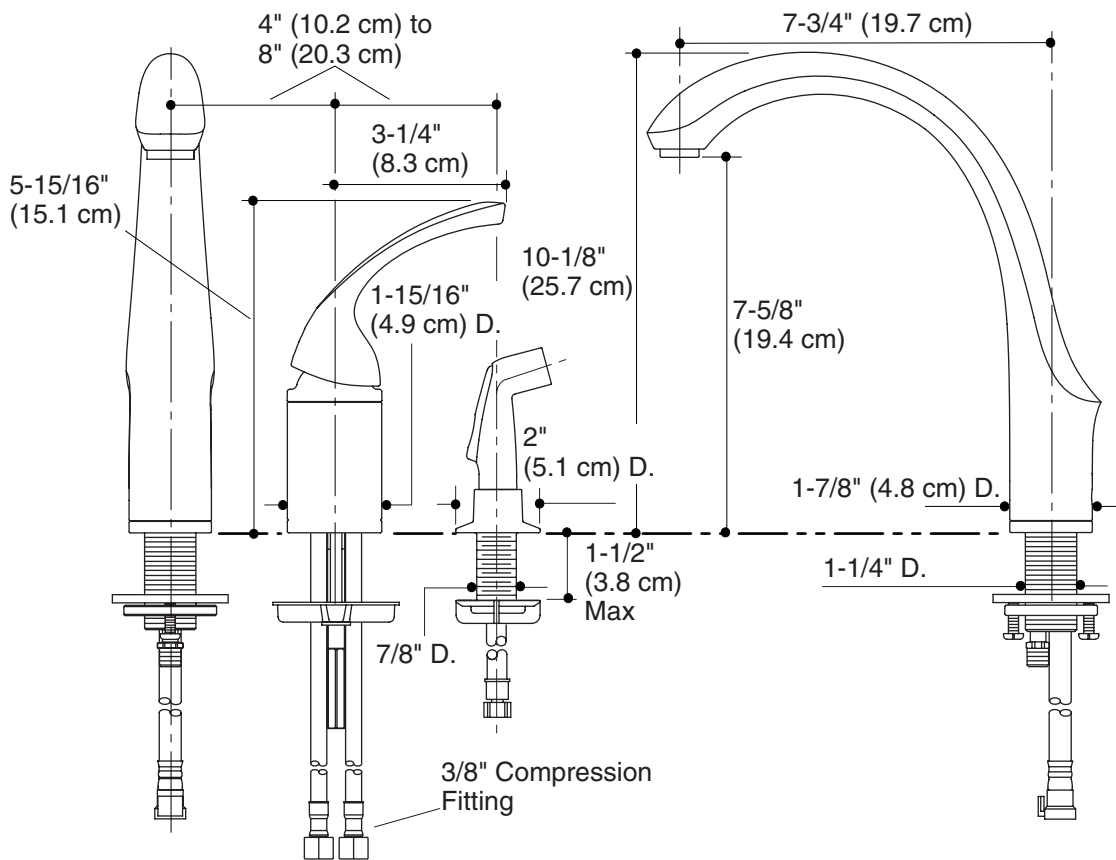

FORTÉ®

Installation Notes

Install this product according to the installation guide

Product Diagram