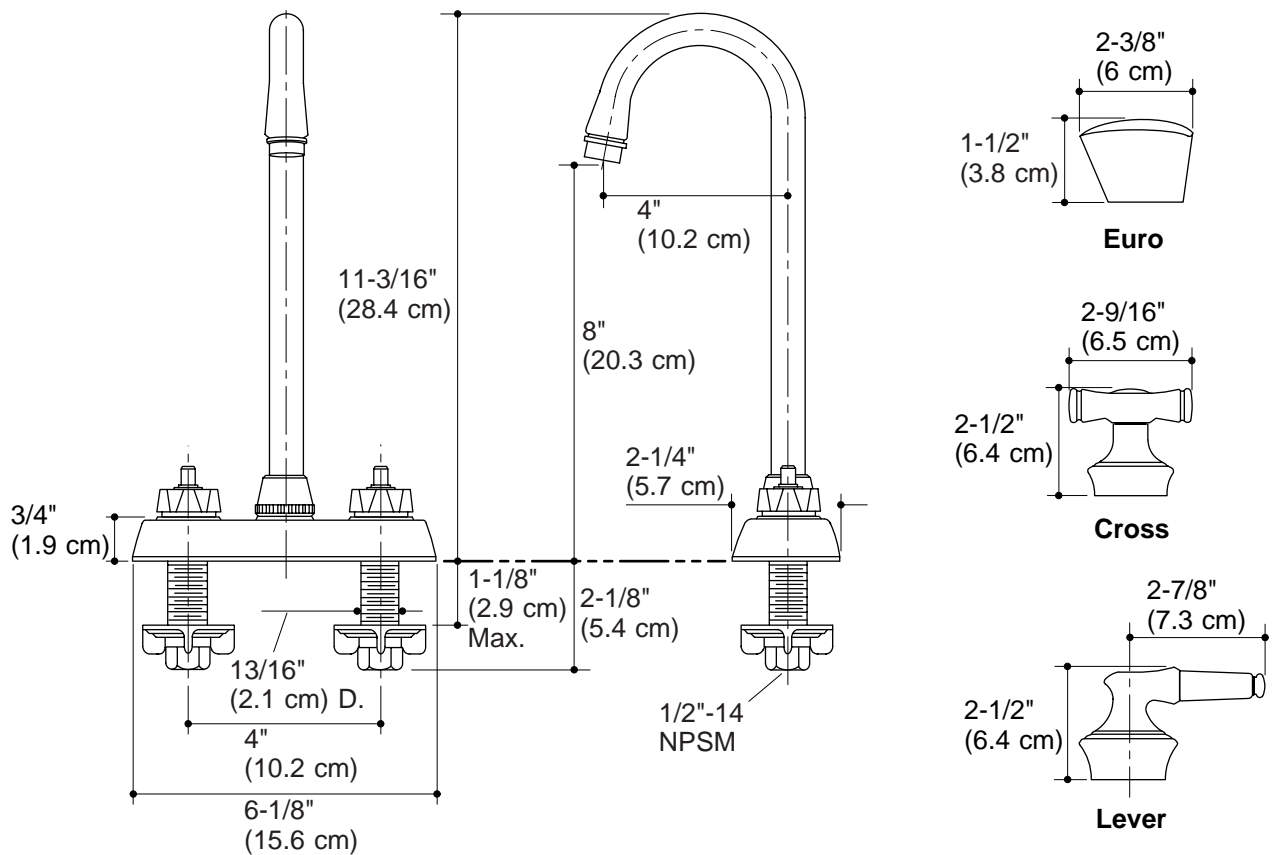

CORALAIS® DECORATOR SERIES

Technical Information

Applicable faucet:	
Entertainment sink base faucet without handles*	K-15840-K
Applicable handles:	
Euro handles	K-15850-1
White porcelain cross handles	K-15850-3P
Lever handles with white porcelain insert	K-15850-4P
Lever handles with polished chrome insert	K-15850-4M
Lever handles with polished brass insert	K-15850-4N
* Handles must be ordered to complete faucet.	
Cross and lever handles are ADA compliant. ADA	

Installation Notes

Install this product according to the installation guide.

Product Diagram