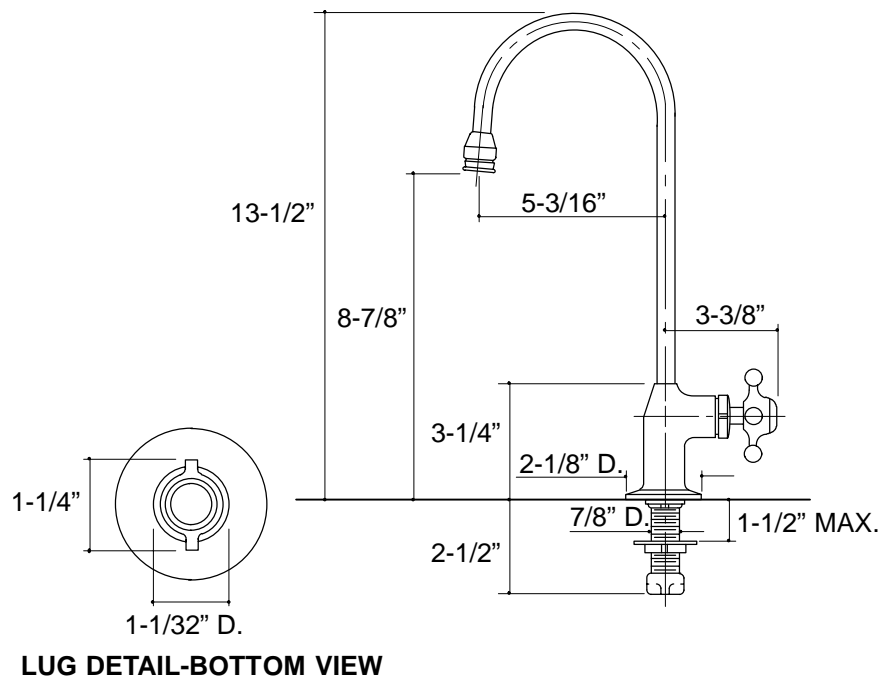

**Ordering Information**

Applicable product:	
Bar and pantry faucet	K-151-3

316

**K-151-3** Antique™ Bar and Pantry Faucet  
 112469-1-AA (9619)

**NOTES:**