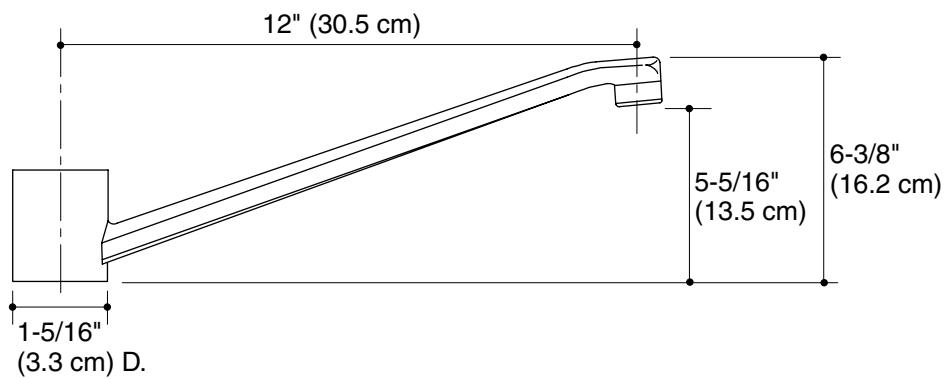

CORALAIS®

Installation Notes

Install this product according to the installation guide.

Product Diagram