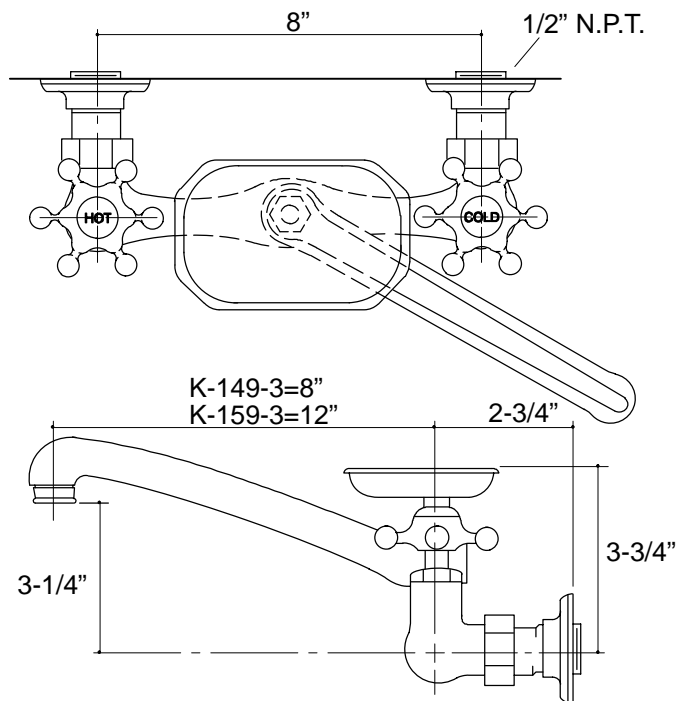

**FEATURES**

- Brass construction
- For 8" centers
- Valvet® valves
- Available with 8" or 12" spout
- Six-prong handles
- Soap dish

**CODES/STANDARDS APPLICABLE**

Specified model meets or exceeds the following:

- ASME/ANSI A112.18.1M
- Energy Policy Act of 1992
- NSF 61

**COLORS/FINISHES**

- CP Polished Chrome

**SPECIFIED MODEL:**

Model	Description	
K-149-3	With 8" Spout	<input type="checkbox"/> CP
K-159-3	With 12" Spout	<input type="checkbox"/> CP

**PRODUCT SPECIFICATION:**

Two-handle wall-mount kitchen sink faucet shall be of brass construction. Product shall also feature Valvet valves. Product shall include six-prong handles, soap dish, and internal N.P.T connections. Optional feature shall be 8" or 12" spout. Faucet shall be Kohler Model K-\_\_\_\_\_-3-CP.

**PRODUCT DIAGRAM**