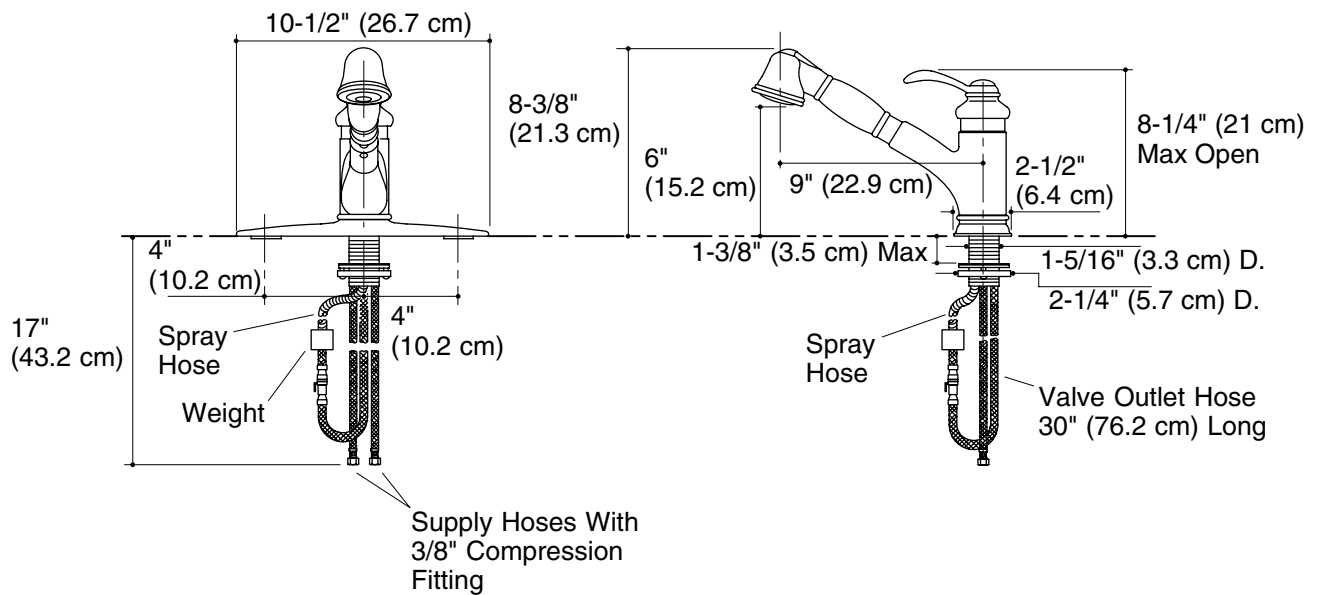

FAIRFAX®

Installation Notes

Install this product according to the installation guide.

Product Diagram