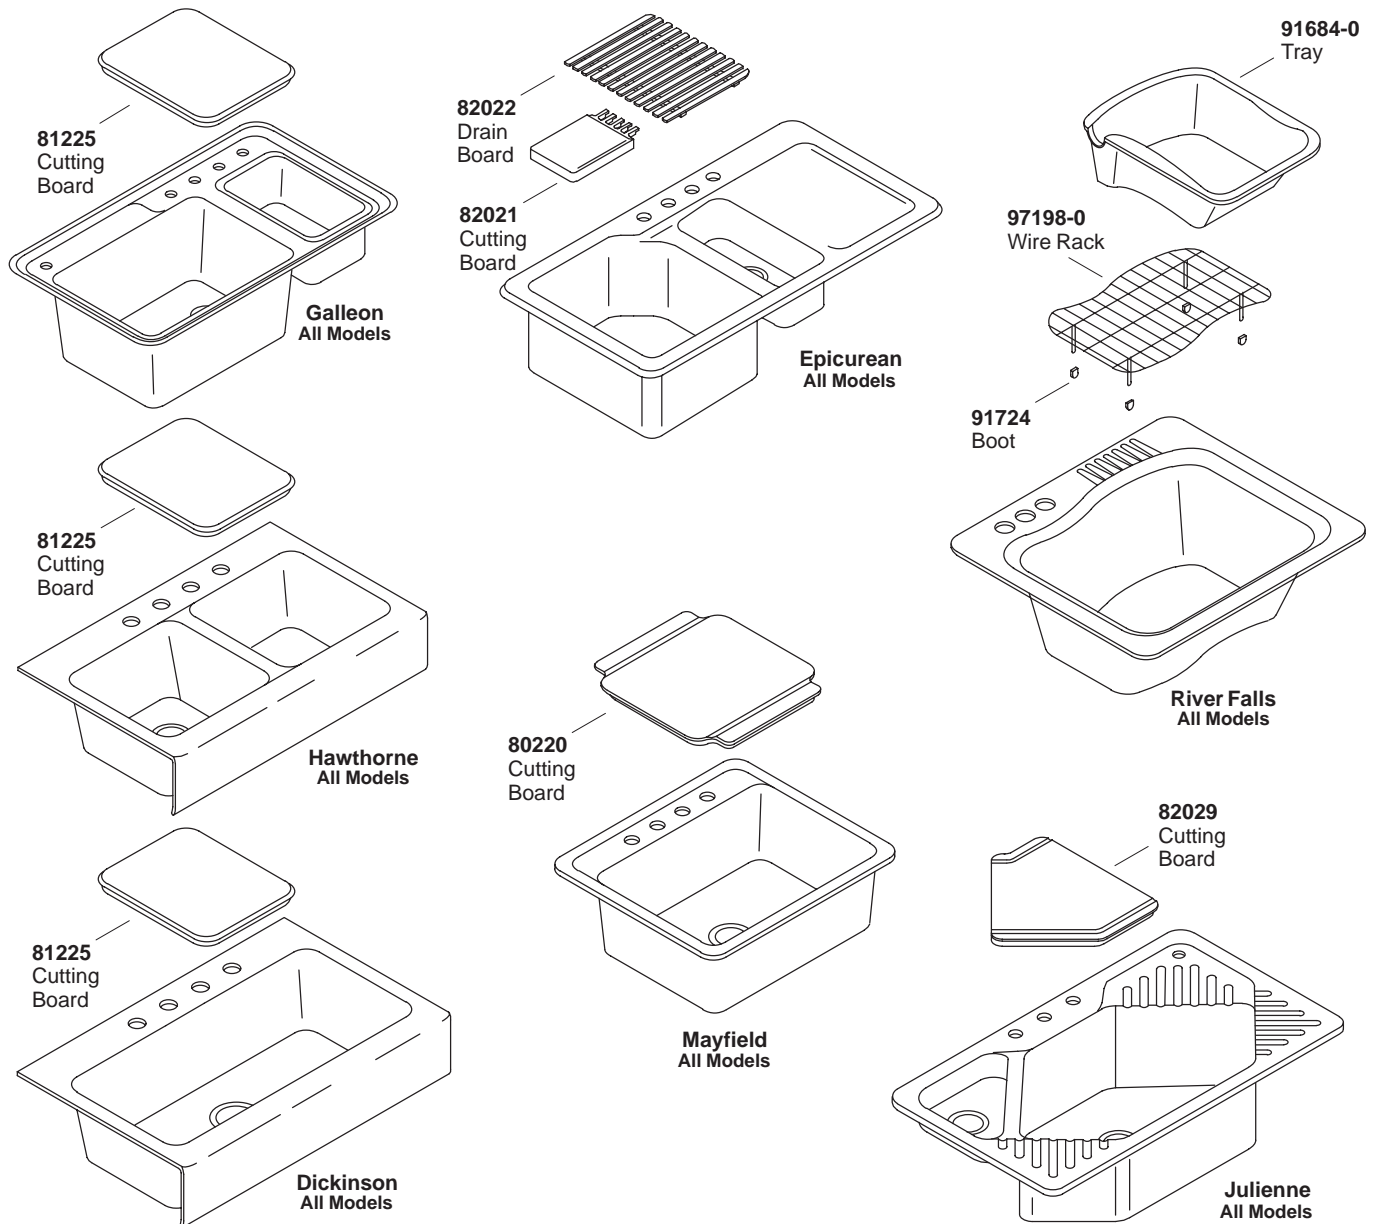

# KOHLER® SERVICE PARTS

## SINK ACCESSORIES

K#	Cutting Board Only	Cutting Board w/Drain Board	Sink w/Tray & Wire Rack
K-5887-NA-AA	X		
K-5907-NA-AA		X	
K-5957-NA-AA	X		
K-5984-NA-AA	X		
K-6703-**-AA			X
K-6703-3-**-AA			X
K-6704-**-AA			X
K-6704-3-**-AA			X