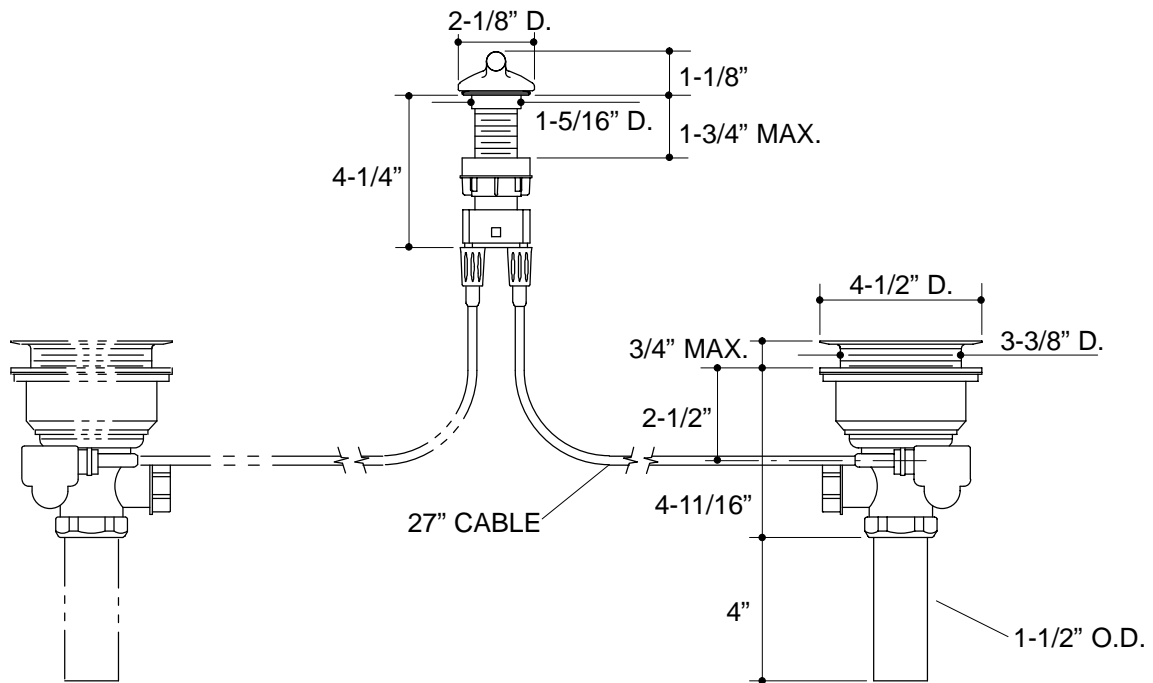

Ordering Information

Applicable cable drain:	
Dual	K-8816
Single	K-8817

316