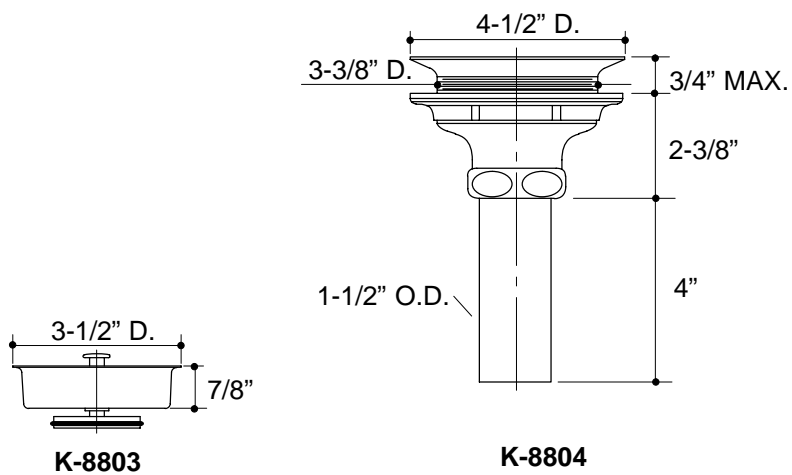

DUOSTRAINER®

14

PRODUCT DIAGRAM