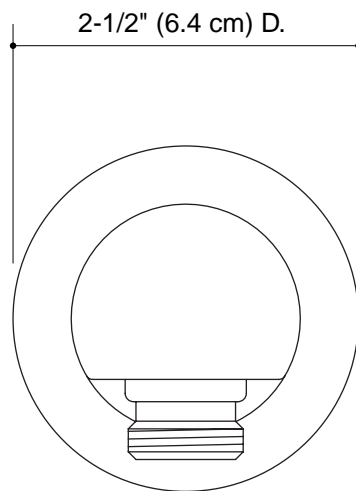

STILLNESS®

Technical Information

Applicable product:	
Wall-mount supply elbow	K-976

Installation Notes

Install this product according to the installation guide.

Product Diagram