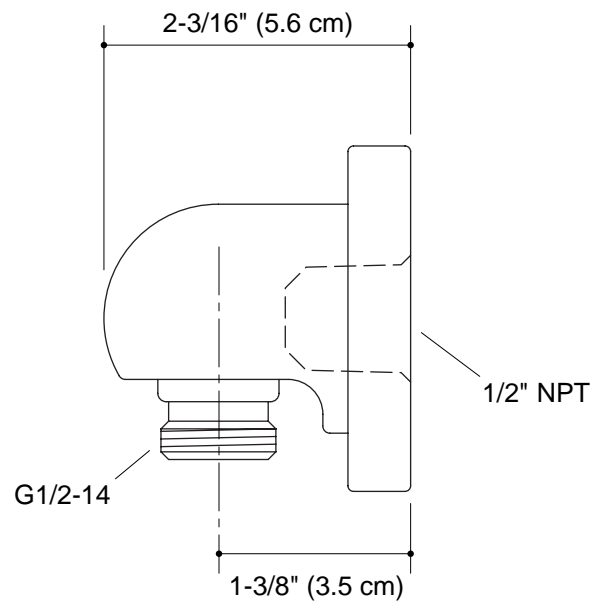

STILLNESS®

Technical Information

Applicable product:	
Wall-mount supply elbow	K-976

Installation Notes

Install this product according to the installation guide.

Product Diagram