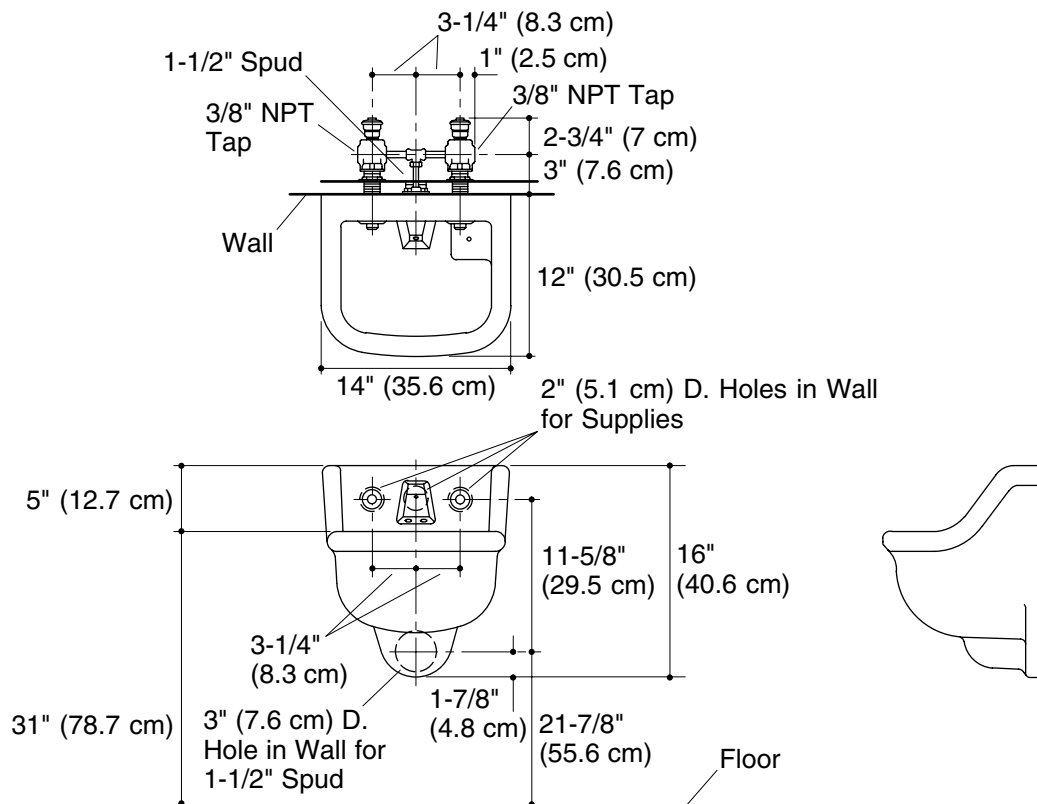

CHARDON™

Technical Information

Fixture*:	
Basin area	11" (27.9 cm) x 9" (22.9 cm)
Water depth	5-5/8" (14.3 cm)
Drain hole (without spud)	2-1/4" (5.7 cm) D.
Faucet hole	1-1/2" (3.8 cm) D.
Spud hole (without spud)	1-1/8" (2.9 cm) D.
* Approximate measurements for comparison only.	

Included components:	
1-1/2" drain hole spud	18357
Inlet spud	31686

Installation Notes

Install this product according to the installation guide.

The drain hole spud for slipping in 1-1/2" OD tubing is also available with 1-1/2" NPT straight outside thread.

The supply fitting for a regularly furnished wall is not to exceed 1" (2.5 cm) thick. For thicker walls add 1" (2.5 cm) to the supply measurement 3" (7.6 cm) for every inch or fraction of additional wall thickness.

Required hardware and accessories are shown.

Product Diagram

CHARDON™ WALL-MOUNT LAVATORY

Page 2 of 2
105051-4-BB

THE BOLD LOOK
OF **KOHLER**®