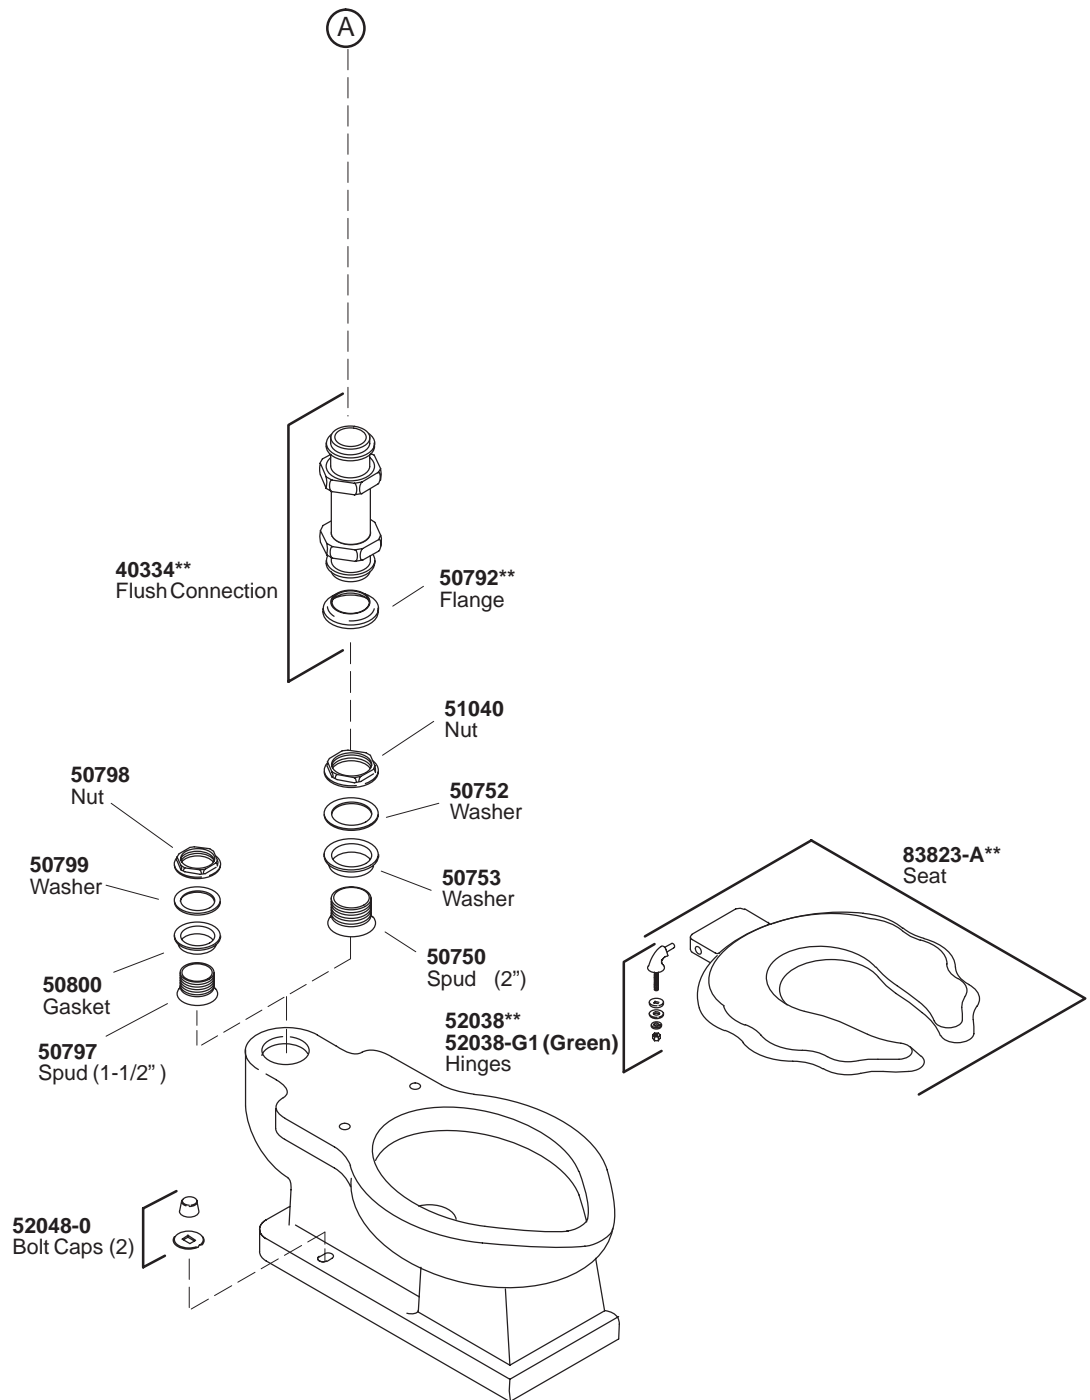

**Finish/color code must be specified when ordering.