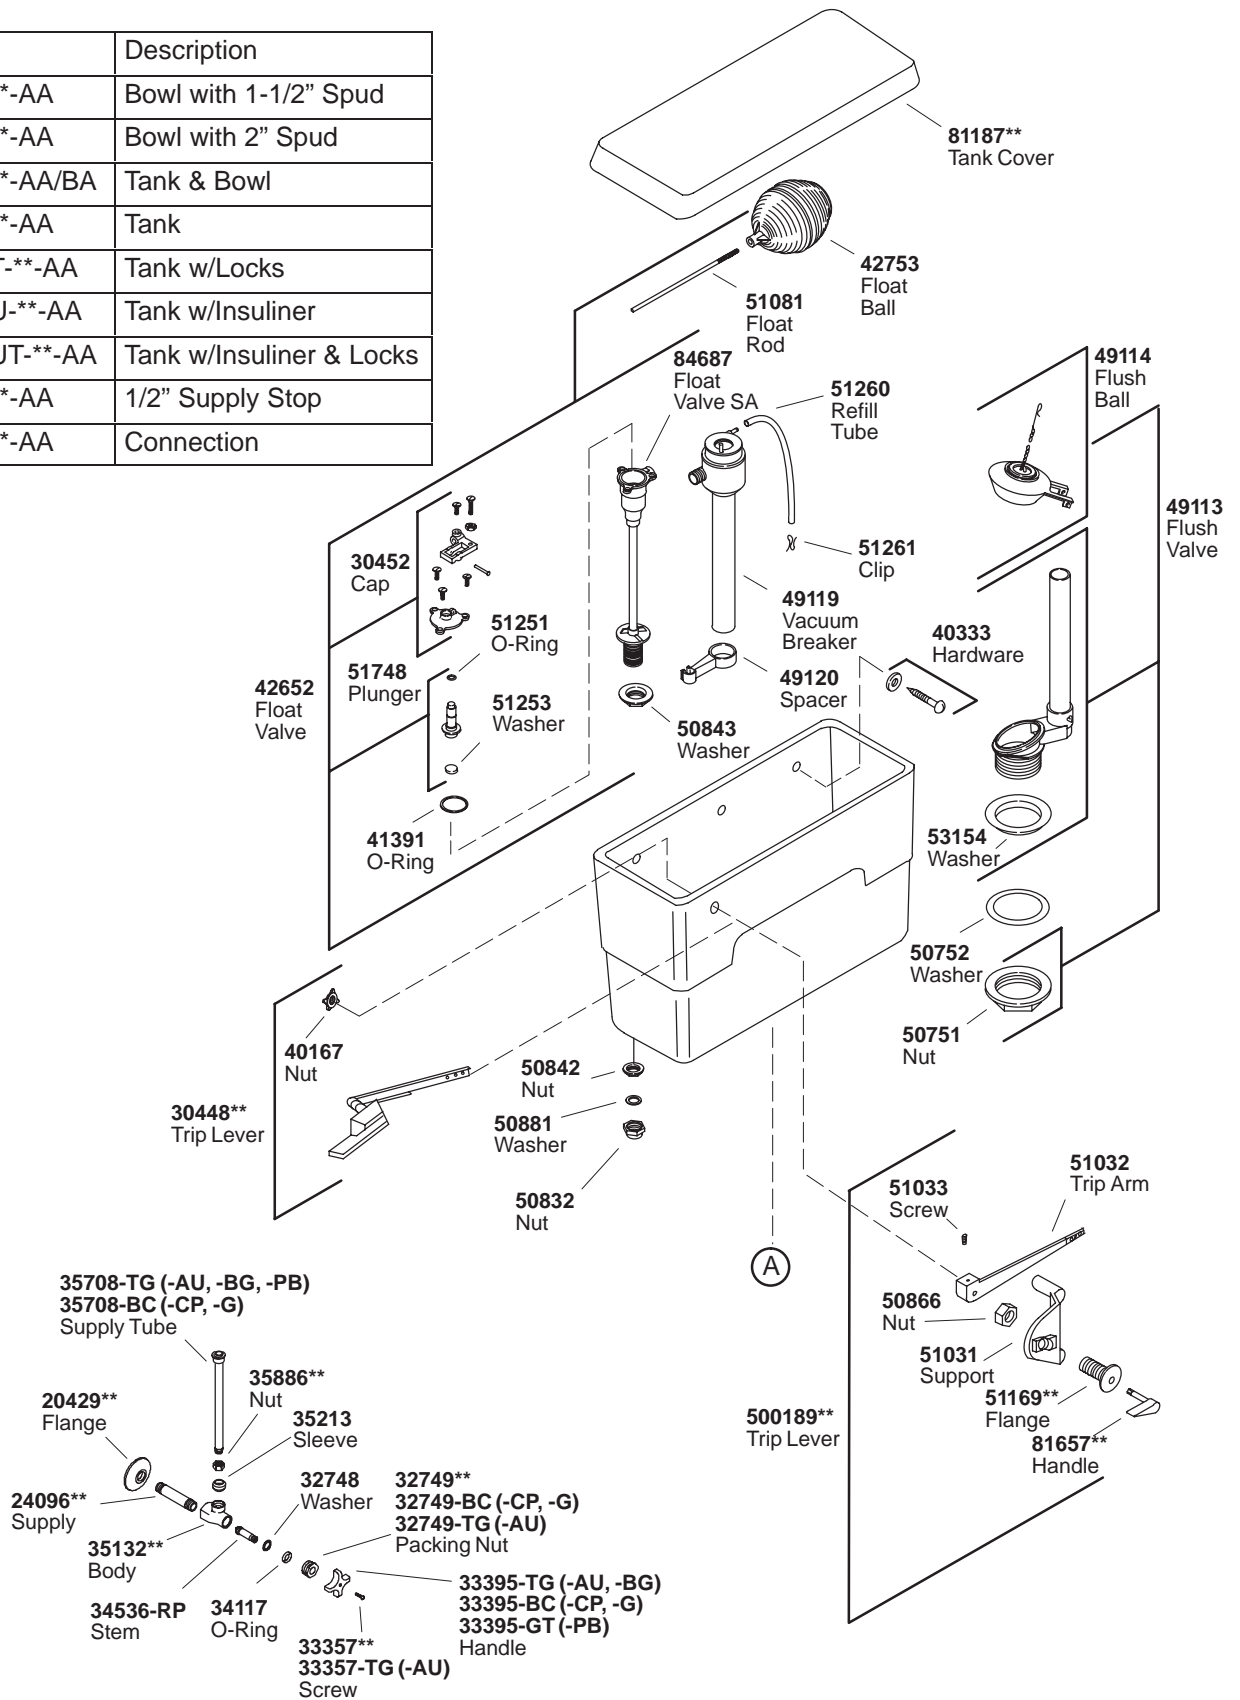

# KOHLER® SERVICE PARTS

## PRIMARY TOILET

K#	Description
K-4318-**-AA	Bowl with 1-1/2" Spud
K-4319-**-AA	Bowl with 2" Spud
K-4321-**-AA/BA	Tank & Bowl
K-4526-**-AA	Tank
K-4526-T**-AA	Tank w/Locks
K-4526-U**-AA	Tank w/Insuliner
K-4526-UT**-AA	Tank w/Insuliner & Locks
K-7638-**-AA	1/2" Supply Stop
K-9482-**-AA	Connection