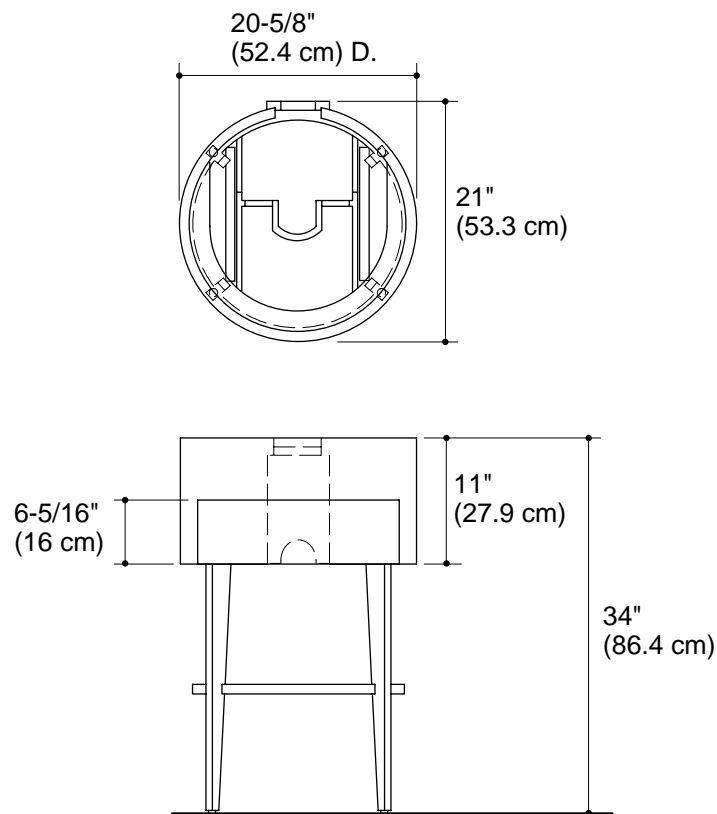

CAMBER™

Installation Notes

Install this product according to the installation guide.

Product Diagram