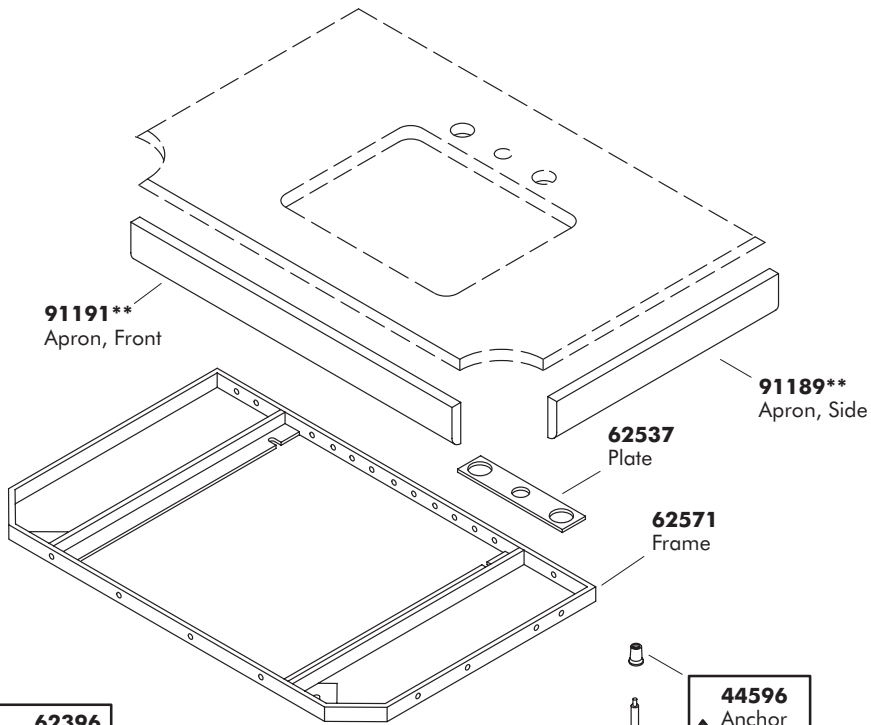

SERVICE PARTS

G U I D E

CONSOLE  
TABLES

THE BOLD LOOK  
OF **KOHLER**®

62396  
■ Screw

62531  
■ Screw

62536  
■ Nut

62399  
■ Fastener