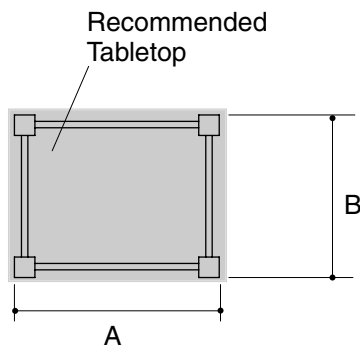

Product Information

Applicable product:	
Table frame, 22-3/4" (57.8 cm) x 17-3/4" (45.1 cm) x 28" (71.1 cm)	K-3100
Table frame, 34-3/4" (88.3 cm) x 17-3/4" (45.1 cm) x 28" (71.1 cm)	K-3102
Table frame, 34-3/4" (88.3 cm) x 20-3/4" (52.7 cm) x 32" (81.3 cm)	K-3103
Recommended accessories:	
Tabletop, no faucet drilling, 24" (61 cm) x 19" (48.3 cm)	K-3040N*
Tabletop, no faucet drilling, 36" (91.4 cm) x 19" (48.3 cm)	K-3042N*
Tabletop, no faucet drilling, 36" (91.4 cm) x 22" (55.9 cm)	K-3043N*
Tabletop with single-hole faucet drilling, 36" (91.4 cm) x 22" (55.9 cm)	K-3043S*
Tabletop, no faucet drilling, 36" (91.4 cm) x 19" (48.3 cm) for offset lavatory placement on left side.	K-3044N*
* Specify tabletop model number with variation when ordering.	

Installation Notes

Install this product according to the installation guide.

	A	B	C	D
K-3100	22-3/4" (57.8 cm)	17-3/4" (45.1 cm)	28" (71.1 cm)	4" (10.2 cm)
K-3102	34-3/4" (88.3 cm)	17-3/4" (45.1 cm)	28" (71.1 cm)	4" (10.2 cm)
K-3103	34-3/4" (88.3 cm)	20-3/4" (52.7 cm)	32" (81.3 cm)	7" (17.8 cm)