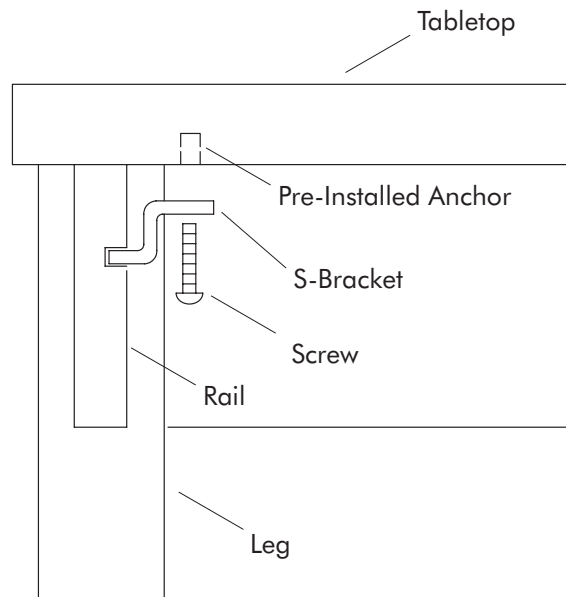

### 3.

Insert one S-brackets into the groove of each of the table rails. Make sure the S-brackets are positioned so not to interfere with the installation of the lavatory.

Mark the locations of each of the S-brackets.

Drill a 1/16" hole approximately 1/2" deep at each mark.

Insert the screws (provided) through the S-bracket and into the holes in the bottom of the tabletop. Tighten securely but do not overtighten.

Continue to **step 5**.

### 4.

Install the S-brackets in the grooves in the table rail.

Align the S-brackets with the pre-installed anchors in the underside of the tabletop.

Insert the machine screws (provided) through the S-bracket and into the holes in the bottom of the tabletop. Tighten securely but do not overtighten.