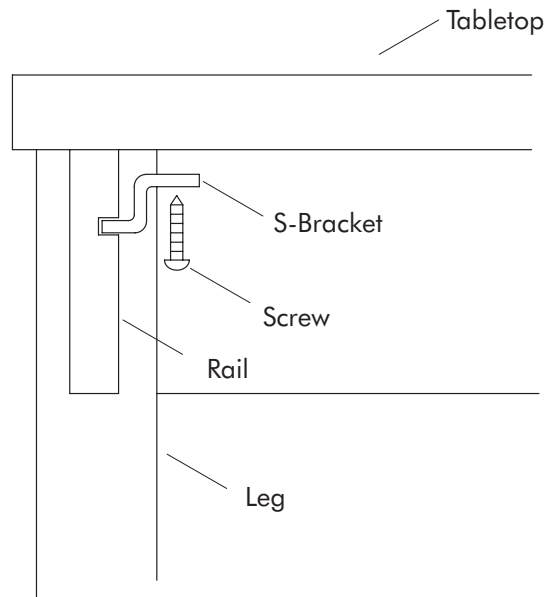

## STAINLESS STEEL TABLETOP INSTALLATION

### 3.

Insert one S-brackets into the groove of each of the table rails. Make sure the S-brackets are positioned so not to interfere with the installation of the lavatory.

Mark the locations of each of the S-brackets.

Drill a 1/16" hole approximately 1/2" deep at each mark.

Insert the screws (provided) through the S-bracket and into the holes in the bottom of the tabletop. Tighten securely but do not overtighten.

Continue to **step 5**.