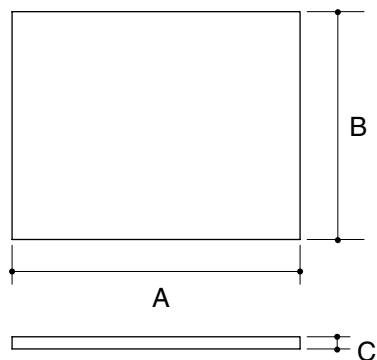

KOHLER® Roughing-In

K-3040, K-3042, K-3043, K-3044, K-3045
TELLIEUR®
TABLETOPS AND CASE TOP

Product Information

Applicable product:	
Tabletop, 24" (61 cm) x 19" (48.3 cm)	K-3040
Tabletop, 36" (91.4 cm) x 19" (48.3 cm)	K-3042
Tabletop, 36" (91.4 cm) x 22" (55.9 cm)	K-3043
Tabletop, 36" (91.4 cm) x 19" (48.3 cm) for offset lavatory placement	K-3044
Case top, 14" (35.6 cm) x 13" (33 cm)	K-3045

Installation Notes

Install this product according to the installation guide.

	A	B	C
K-3040	24" (61 cm)	19" (48.3 cm)	
K-3042	36" (91.4 cm)	19" (48.3 cm)	
K-3043	36" (91.4 cm)	22" (55.9 cm)	
K-3044	36" (91.4 cm)	19" (48.3 cm)	
K-3045	14" (35.6 cm)	13" (33 cm)	
Stone top			1-1/8" (2.9 cm)
Stainless Steel top			1" (2.5 cm)