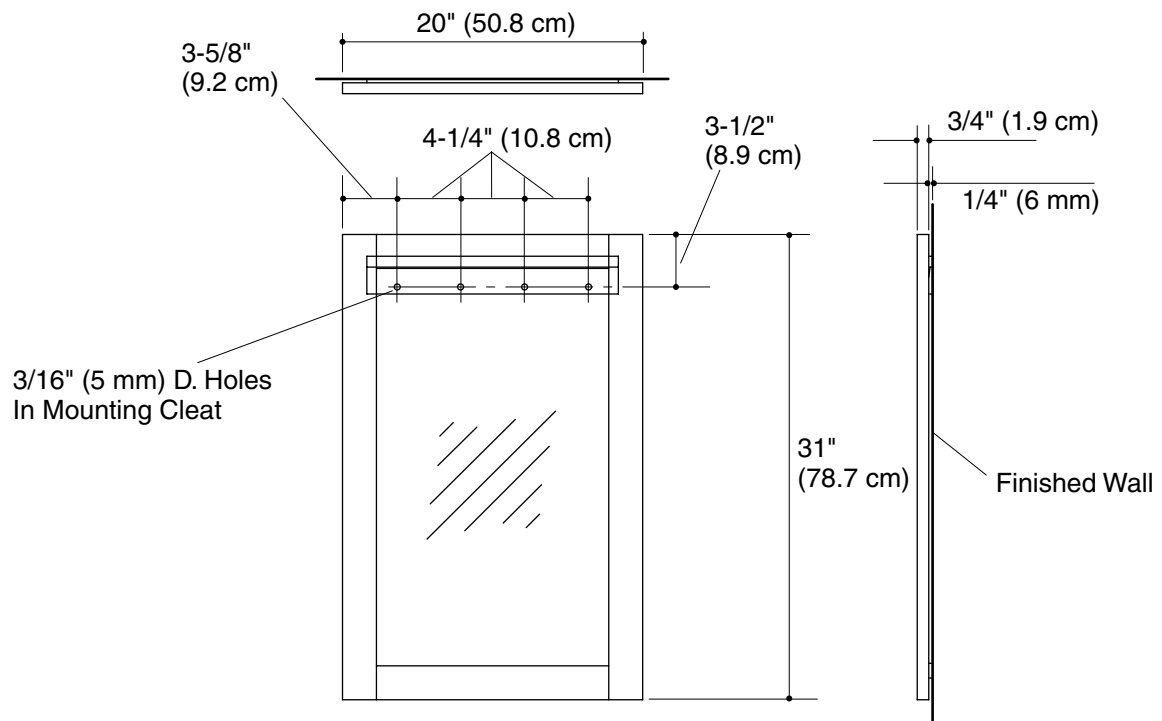

TELLIEUR®

Installation Notes

Install this product according to the installation guide.

Product Diagram